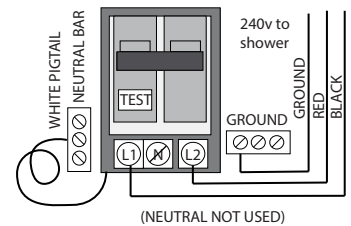

Pex Pipe → *1/2" PEX x 1/2" MPT Adapter
 *(Connections not supplied)
 Washing machine box → *3/4" Hose x 1/2" MPT Adapter

OR

Electrical Connection

This steam shower requires one dedicated 240v 20A GFCI circuit, using #12/2 wire. The shower should be hardwired into this circuit using a 4"x4" junction box installed at the approximate location shown.

Flexible Drain Hose Connection