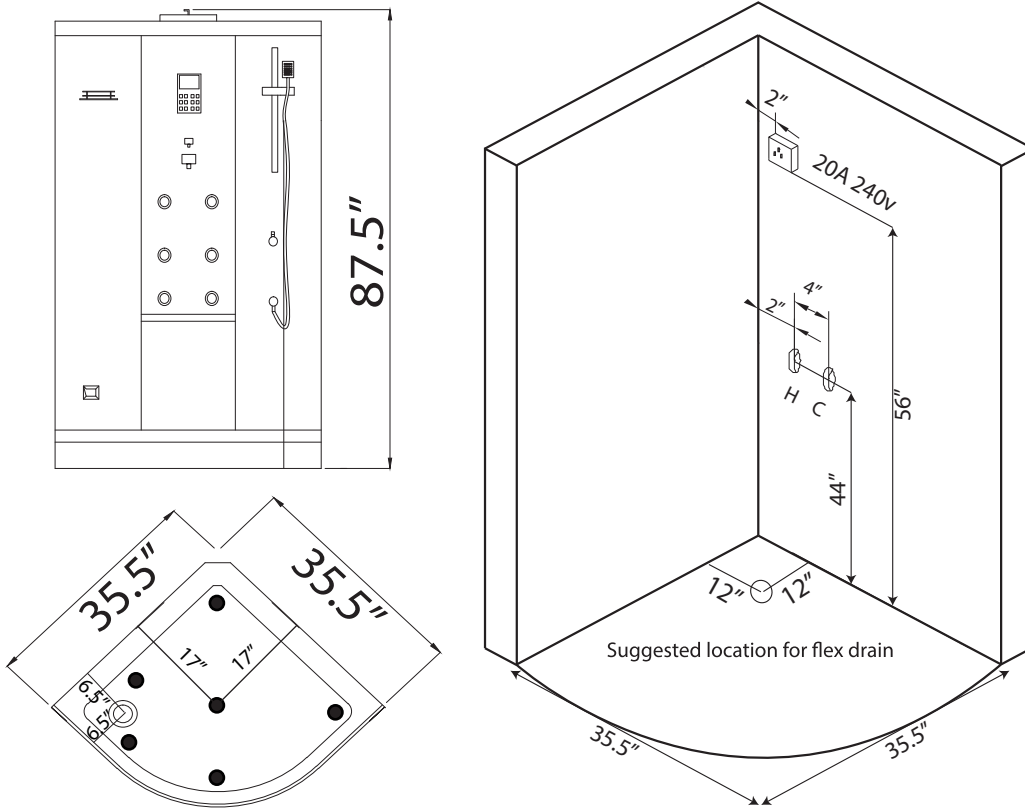

CONTEMPORARY SERIES

CONTEMPORARY SERIES SR-86150S

SIZE: 35.5" X 35.5" X 87.5"

Features

Computer control	Overhead LED lighting
Steam w/temperature display	Aromatherapy port
Overhead rain shower	FM
Hand-held shower	Vent fan and alarm
Back jets	

Options

Available in black or white

CONTEMPORARY SERIES

SR-86150S

240v 20A GFCI breaker
 1/2" MIP for hot and cold water lines
 1 1/2" Drain

(Power and water rough-ins may be relocated on opposite walls)

Water Line Connection

Pex Pipe → *1/2" PEX x 1/2" MPT Adapter
 *(Connections not supplied)
 Washing machine box → *3/4" Hose x 1/2" MPT Adapter

OR

Electrical Connection

This steam shower requires one dedicated 240v 20A GFCI circuit, using #12/2 wire. The shower should be hardwired into this circuit using a 4"x4" junction box installed at the approximate location shown.

Flexible Drain Hose Connection