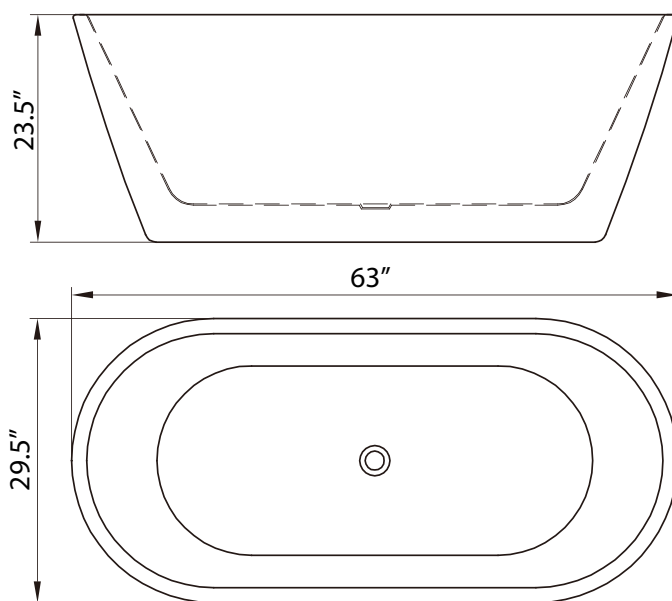

ROYAL SERIES

BT-6112A
SIZE: 63" x 29.5" x 23.5"

LEGEND MILLIMETERS TO INCHES CONVERSION: $MM \times 0.0394 = INCHES$