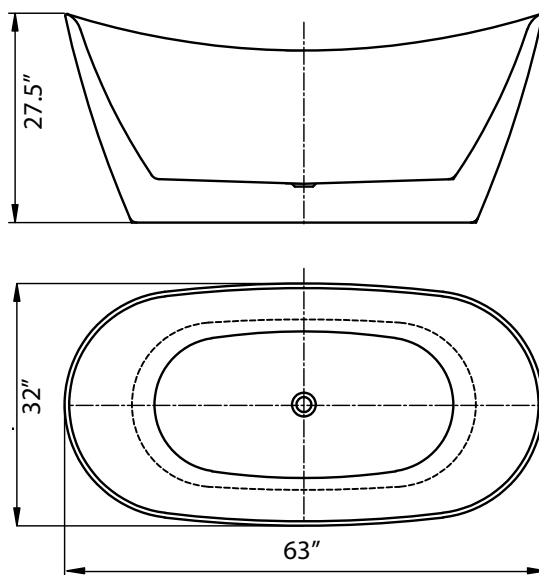

ROYAL SERIES

BT-61136A
SIZE: 63" x 32" x 27.5"

LEGEND MILLIMETERS TO INCHES CONVERSION: $\text{MM} \times 0.0394 = \text{INCHES}$