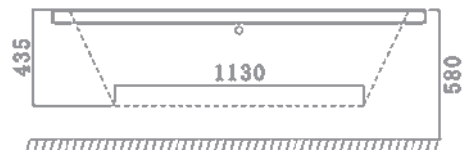

ROYAL SERIES

M602

SIZE: 1700 x 815 x 580mm

LEGEND MILLIMETERS TO INCHES CONVERSION: $MM \times 0.0394 = INCHES$