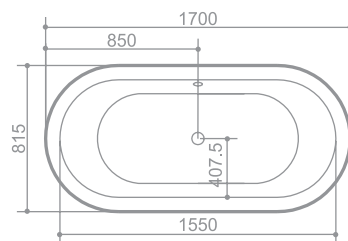

ROYAL SERIES

M602

SIZE: 1700 x 815 x 580mm

LEGEND MILLIMETERS TO INCHES CONVERSION: $MM \times 0.0394 = INCHES$