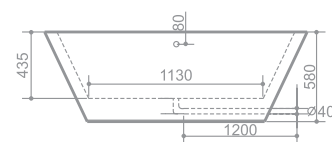

ROYAL SERIES

M602

SIZE: 1700 x 815 x 580mm

LEGEND MILLIMETERS TO INCHES CONVERSION: $MM \times 0.0394 = INCHES$