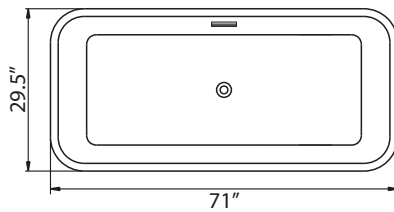

ROYAL SERIES

M702

SIZE: 71" x 29.5" x 22"

LEGEND MILLIMETERS TO INCHES CONVERSION: $MM \times 0.0394 = INCHES$