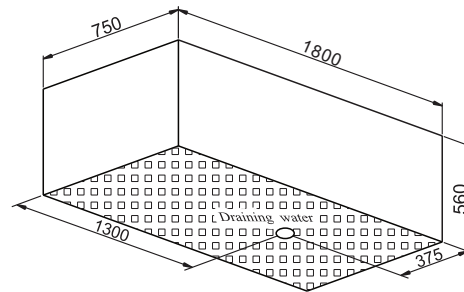

ROYAL SERIES

M702

SIZE: 71" x 29.5" x 22"

LEGEND MILLIMETERS TO INCHES CONVERSION: $MM \times 0.0394 = INCHES$