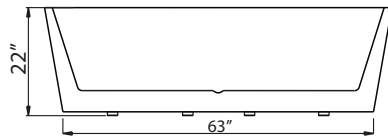

ROYAL SERIES

M702

SIZE: 71" x 29.5" x 22"

LEGEND MILLIMETERS TO INCHES CONVERSION: $MM \times 0.0394 = INCHES$