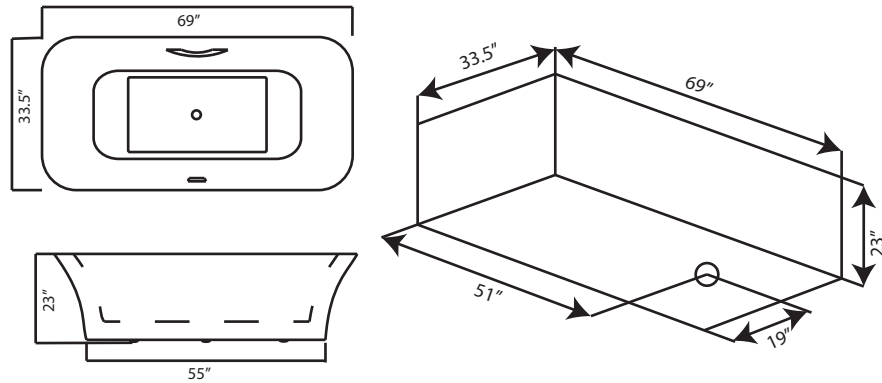

ROYAL SERIES

M706

SIZE: 69" x 33.5" x 23"

LEGEND MILLIMETERS TO INCHES CONVERSION: $MM \times 0.0394 = INCHES$