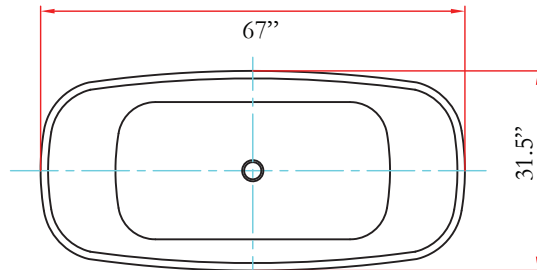

ROYAL SERIES

BT-61106B

SIZE: 67" x 31.5" x 25.5"

LEGEND MILLIMETERS TO INCHES CONVERSION: $\text{MM} \times 0.0394 = \text{INCHES}$