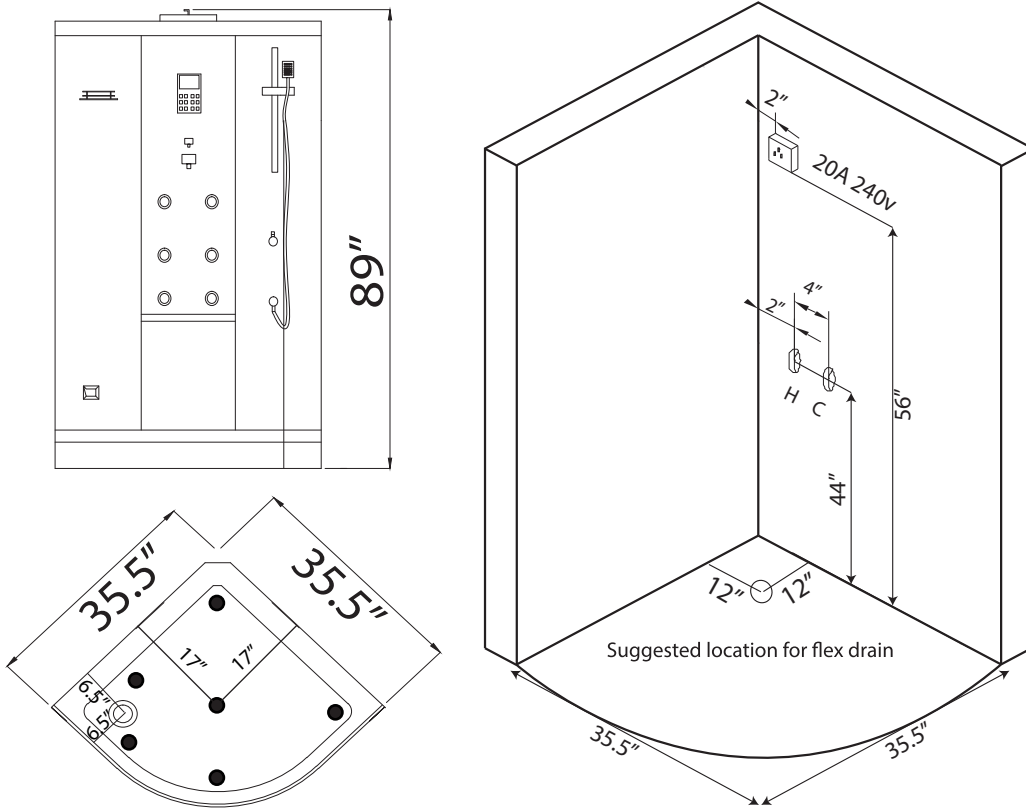

CONTEMPORARY SERIES

CONTEMPORARY SERIES SR-86150S

SIZE: 35.5" X 35.5" X 89"

Features

Computer control	Overhead LED lighting
Steam w/temperature display	Aromatherapy port
Overhead rain shower	FM
Hand-held shower	Vent fan and alarm
Back jets	

Options

Available in black or white

CONTEMPORARY SERIES

SR-86150S

240v 20A GFCI breaker
 1/2" MIP for hot and cold water lines
 1 1/2" Drain

(Power and water rough-ins may be relocated on opposite walls)

Water Line Connection

Pex Pipe → *1/2" PEX x 1/2" MPT Adapter
 Washing machine box → *3/4" Hose x 1/2" MPT Adapter

OR

Electrical Connection

This steam shower requires one dedicated 240v 20A GFCI circuit, using #12/2 wire. The shower should be hardwired into this circuit using a 4"x4" junction box installed at the approximate location shown.

Flexible Drain Hose Connection