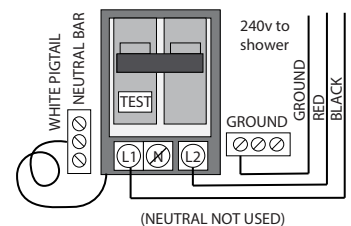

Pex Pipe → *1/2" PEX x 1/2" MPT Adapter
 Washing machine box → *3/4" Hose x 1/2" MPT Adapter

OR

Electrical Connection

This steam shower requires one dedicated 240v 20A GFCI circuit, using #12/2 wire. The shower should be hardwired into this circuit using a 4"x4" junction box installed at the approximate location shown.

Flexible Drain Hose Connection