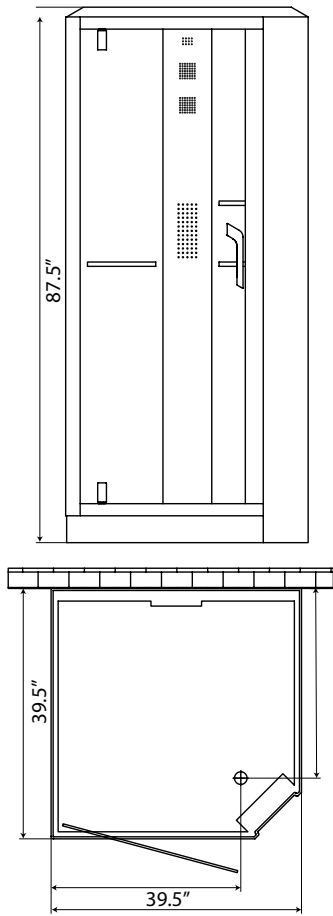

CONTEMPORARY SERIES