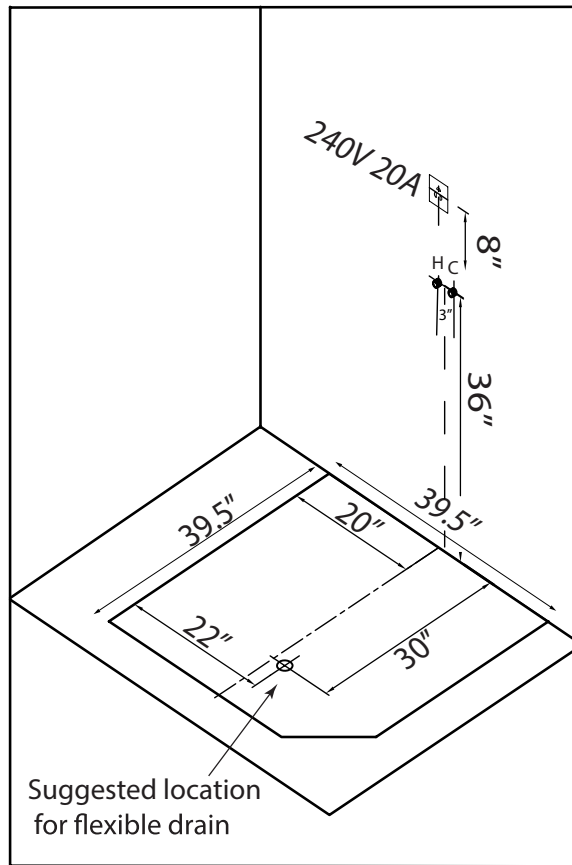

CONTEMPORARY SERIES