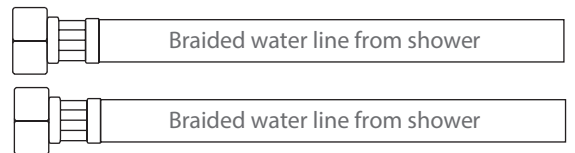

### Water Line Connection

Pex Pipe → \*1/2" PEX x 1/2" MPT Adapter  
 Washing machine box → \*3/4" Hose x 1/2" MPT Adapter

OR