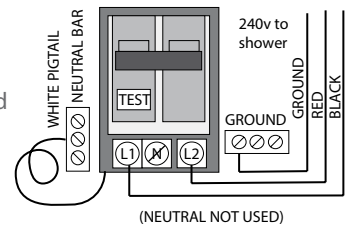

Electrical Connection

This steam shower requires one dedicated 240v 20A GFCI circuit, using #12/2 Red wire. The shower should be hardwired into this circuit using a 4"x4" junction box installed at the approximate location shown.