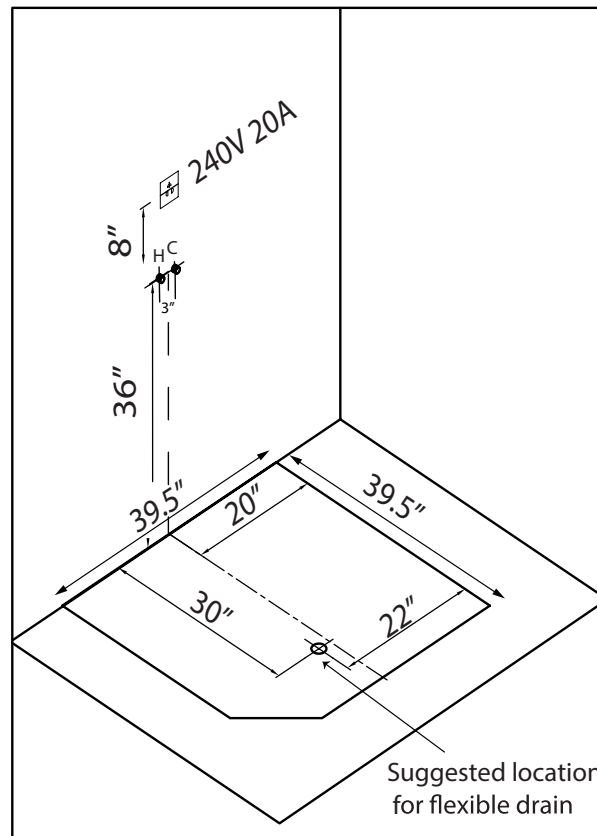

CONTEMPORARY SERIES