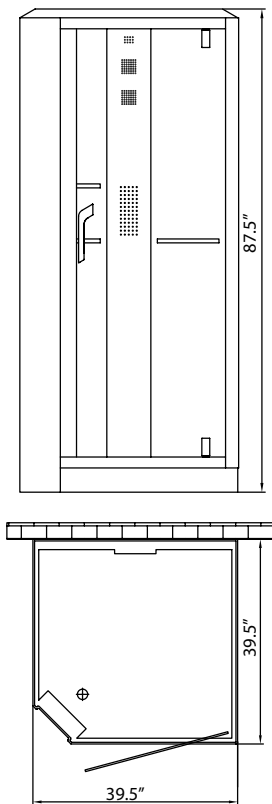

CONTEMPORARY SERIES