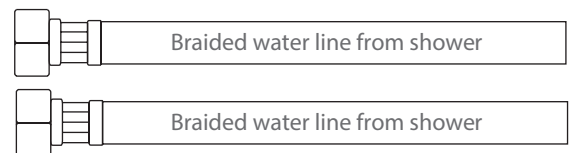

### Water Line Connection

Pex Pipe → \*1/2" PEX x 1/2" MPT Adapter  
 \*(Connections not supplied)  
 Washing machine box → \*3/4" Hose x 1/2" MPT Adapter

OR