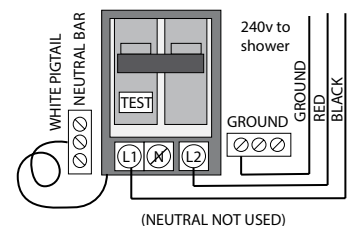

Electrical Connection

This steam shower requires one dedicated 240v 20A GFCI circuit, using #12/2 wire. The shower should be hardwired into this circuit using a 4"x4" junction box installed at the approximate location shown.