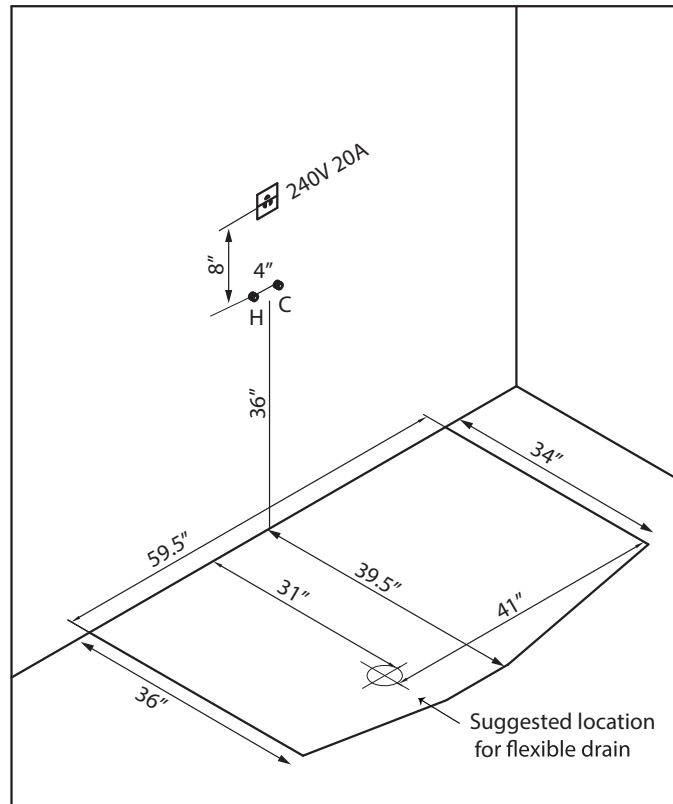

CONTEMPORARY SERIES

CONTEMPORARY SERIES SR-89102L

SIZE: 59.5" X 39.5" X 87.5"

Features

Computer control	Overhead lighting
Steam w/temperature display	Dual control panels
Overhead rain shower	FM Radio/Bluetooth Audio
Hand-held shower	Vent fan / Alarm
Back jets	Acrylic stool
Decorative floorboards	Easy access maintenance panel

Options

Available in black or white	Available in left or right hand models
-----------------------------	--

Products may not be exactly as shown. See store for details.

CONTEMPORARY SERIES

SR-89102L

240v 20A GFCI Breaker
 1/2" MIP for hot and cold water lines
 1 1/2" Drain

Water Line Connection

- Pex Pipe → *1/2" PEX x 1/2" MPT Adapter
 - Washing machine box → *3/4" Hose x 1/2" MPT Adapter
- *(Connections not supplied)*

OR

Electrical Connection

This steam shower requires one dedicated 240v 20A GFCI circuit, using #12/2 wire. The shower should be hardwired into this circuit using a 4"x4" junction box installed at the approximate location shown.