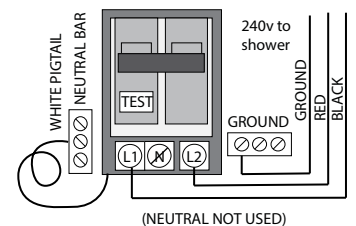

Water Line Connection

- Pex Pipe → *1/2" PEX x 1/2" MPT Adapter
 - Washing machine box → *3/4" Hose x 1/2" MPT Adapter
- *(Connections not supplied)*

OR

Electrical Connection

This steam shower requires one dedicated 240v 20A GFCI circuit, using #12/2 wire. The shower should be hardwired into this circuit using a 4"x4" junction box installed at the approximate location shown.

Flexible Drain Hose Connection