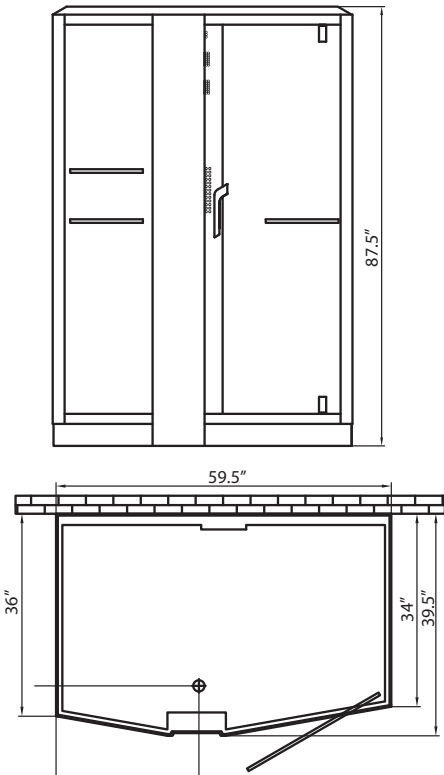

CONTEMPORARY SERIES

CONTEMPORARY SERIES SR-89102L

SIZE: 59.5" X 39.5" X 87.5"

Features

Computer control	Overhead lighting
Steam w/temperature display	Dual control panels
Overhead rain shower	FM Radio/Bluetooth Audio
Hand-held shower	Vent fan / Alarm
Back jets	Acrylic stool
Decorative floorboards	Easy access maintenance panel

Options

Available in black or white	Available in left or right hand models
-----------------------------	--

Products may not be exactly as shown. See store for details.

CONTEMPORARY SERIES

SR-89102L

240v 20A GFCI Breaker
 1/2" MIP for hot and cold water lines
 1 1/2" Drain

Water Line Connection

- Pex Pipe → *1/2" PEX x 1/2" MPT Adapter
 - Washing machine box → *3/4" Hose x 1/2" MPT Adapter
- *(Connections not supplied)*

OR

Electrical Connection

This steam shower requires one dedicated 240v 20A GFCI circuit, using #12/2 wire. The shower should be hardwired into this circuit using a 4"x4" junction box installed at the approximate location shown.