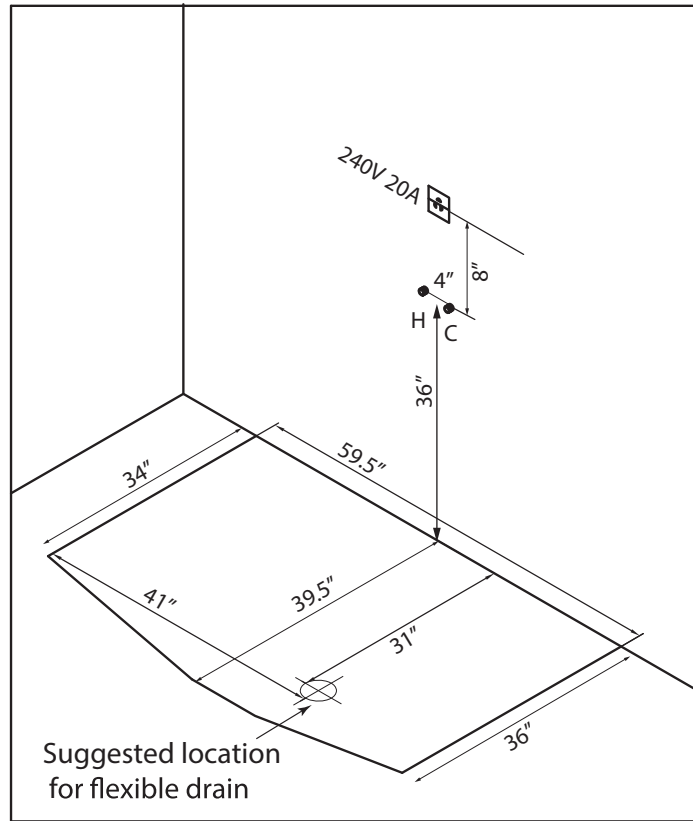

CONTEMPORARY SERIES