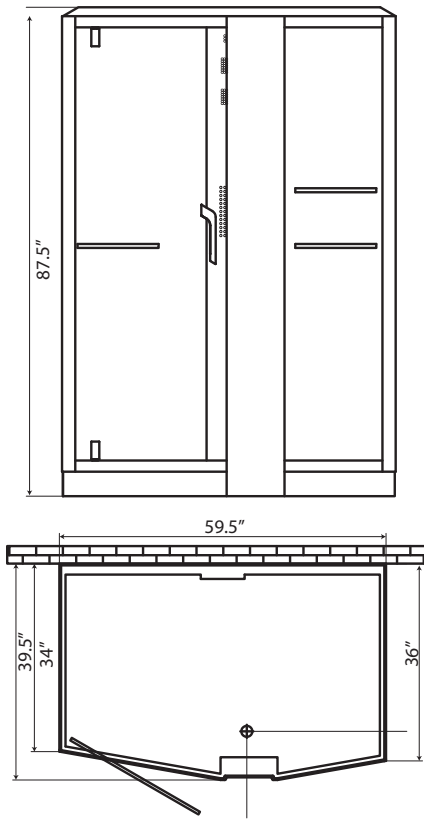

CONTEMPORARY SERIES