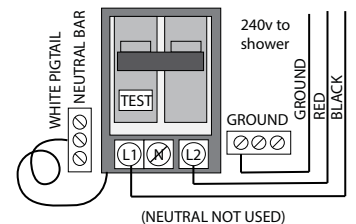

Electrical Connection

This steam shower requires one dedicated 240v 20A GFCI circuit, using #12/2 wire. The shower should be hardwired into this circuit using a 4"x4" junction box installed at the approximate location shown.