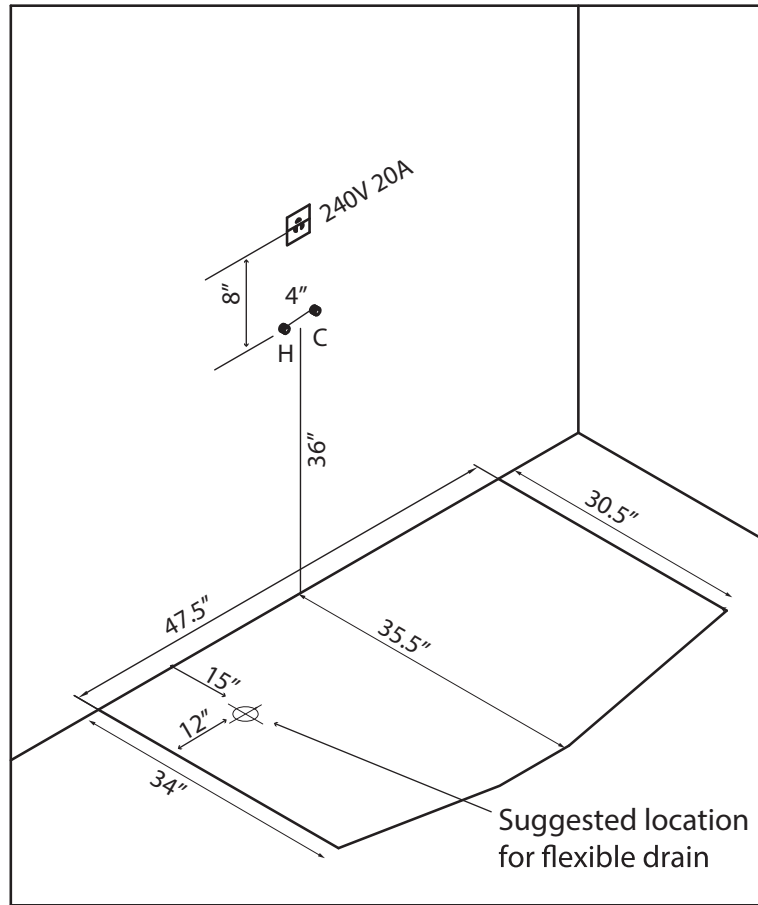

CONTEMPORARY SERIES

CONTEMPORARY SERIES SR-89105L

SIZE: 47.5" X 35.5" X 87.5"

Features

Computer control	Overhead lighting
Steam w/temperature display	Dual control panels
Overhead rain shower	FM Radio/Bluetooth Audio
Hand-held shower	Vent fan / Alarm
Back jets	Acrylic stool
Decorative floorboards	Easy access maintenance panel

Options

Available in black or white	Available in left or right hand models
-----------------------------	--

CONTEMPORARY SERIES

SR-89105L

240v 20A CGCI Breaker
 1 1/2" MIP for hot and
 old water lines
 1 1/2" Drain

Water Line Connection

Pex Pipe → *1/2" PEX x 1/2" MPT Adapter
 Washing machine box → *3/4" Hose x 1/2" MPT Adapter
 *(Connections not supplied)

OR

Electrical Connection

This steam shower requires one dedicated 240v 20A GFCI circuit, using #12/2 wire. The shower should be hardwired into this circuit using a 4"x4" junction box installed at the approximate location shown.

Flexible Drain Hose Connection