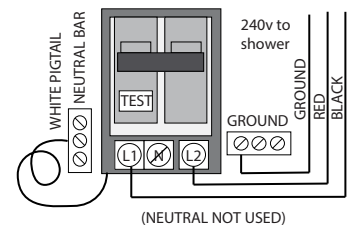

Water Line Connection

Pex Pipe → *1/2" PEX x 1/2" MPT Adapter
 Washing machine box → *3/4" Hose x 1/2" MPT Adapter
 *(Connections not supplied)

OR

Electrical Connection

This steam shower requires one dedicated 240v 20A GFCI circuit, using #12/2 wire. The shower should be hardwired into this circuit using a 4"x4" junction box installed at the approximate location shown.

Flexible Drain Hose Connection