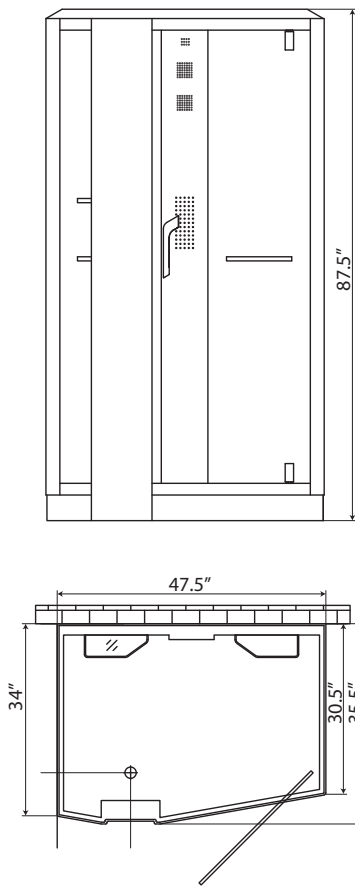

CONTEMPORARY SERIES

CONTEMPORARY SERIES SR-89105L

SIZE: 47.5" X 35.5" X 87.5"

Features

Computer control	Overhead lighting
Steam w/temperature display	Dual control panels
Overhead rain shower	FM Radio/Bluetooth Audio
Hand-held shower	Vent fan / Alarm
Back jets	Acrylic stool
Decorative floorboards	Easy access maintenance panel

Options

Available in black or white	Available in left or right hand models
-----------------------------	--

CONTEMPORARY SERIES

SR-89105L

240v 20A CGCI Breaker
 1 1/2" MIP for hot and
 old water lines
 1 1/2" Drain

Water Line Connection

Pex Pipe → *1/2" PEX x 1/2" MPT Adapter
 Washing machine box → *3/4" Hose x 1/2" MPT Adapter
 *(Connections not supplied)

OR

Electrical Connection

This steam shower requires one dedicated 240v 20A GFCI circuit, using #12/2 wire. The shower should be hardwired into this circuit using a 4"x4" junction box installed at the approximate location shown.

Flexible Drain Hose Connection