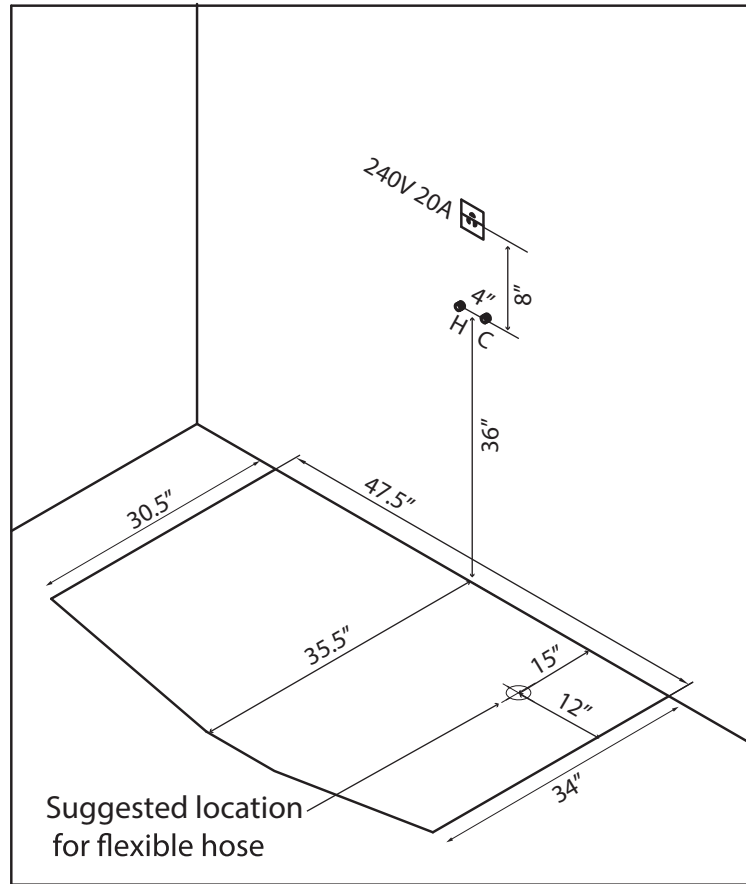

CONTEMPORARY SERIES

CONTEMPORARY SERIES SR-89105R

SIZE: 47.5" X 35.5" X 87.5"

Features

Computer control	Overhead lighting
Steam w/temperature display	Dual control panels
Overhead rain shower	FM Radio/Bluetooth Audio
Hand-held shower	Vent fan / Alarm
Back jets	Acrylic stool
Decorative floorboards	Easy access maintenance panel

Options

Available in black or white	Available in left or right hand models
-----------------------------	--

Products may not be exactly as shown. See store for details.

CONTEMPORARY SERIES

SR-89105R

240v 20A CGCI Breaker
 1 1/2" MIP for hot and
 old water lines
 1 1/2" Drain

Water Line Connection

Pex Pipe → *1/2" PEX x 1/2" MPT Adapter
 *(Connections not supplied)
 Washing machine box → *3/4" Hose x 1/2" MPT Adapter

OR

Electrical Connection

This steam shower requires one dedicated 240v 20A GFCI circuit, using #12/2 wire. The shower should be hardwired into this circuit using a 4"x4" junction box installed at the approximate location shown.