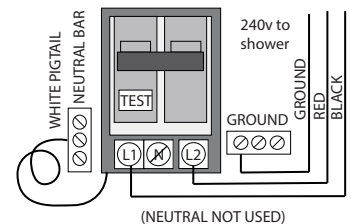

Water Line Connection

Pex Pipe → *1/2" PEX x 1/2" MPT Adapter
 *(Connections not supplied)
 Washing machine box → *3/4" Hose x 1/2" MPT Adapter

OR

Electrical Connection

This steam shower requires one dedicated 240v 20A GFCI circuit, using #12/2 wire. The shower should be hardwired into this circuit using a 4"x4" junction box installed at the approximate location shown.

Flexible Drain Hose Connection