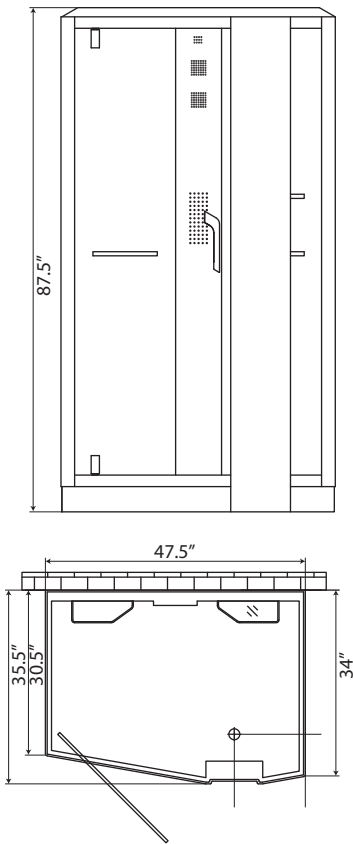

CONTEMPORARY SERIES

CONTEMPORARY SERIES SR-89105R

SIZE: 47.5" X 35.5" X 87.5"

Features

Computer control	Overhead lighting
Steam w/temperature display	Dual control panels
Overhead rain shower	FM Radio/Bluetooth Audio
Hand-held shower	Vent fan / Alarm
Back jets	Acrylic stool
Decorative floorboards	Easy access maintenance panel

Options

Available in black or white	Available in left or right hand models
-----------------------------	--

Products may not be exactly as shown. See store for details.

CONTEMPORARY SERIES

SR-89105R

240v 20A CGCI Breaker
 1 1/2" MIP for hot and
 old water lines
 1 1/2" Drain

Water Line Connection

Pex Pipe → *1/2" PEX x 1/2" MPT Adapter
 *(Connections not supplied)
 Washing machine box → *3/4" Hose x 1/2" MPT Adapter

OR

Electrical Connection

This steam shower requires one dedicated 240v 20A GFCI circuit, using #12/2 wire. The shower should be hardwired into this circuit using a 4"x4" junction box installed at the approximate location shown.

Flexible Drain Hose Connection