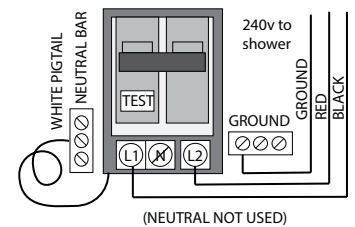

CONTEMPORARY SERIES

CONTEMPORARY SERIES SR-89106

SIZE: 51.5" X 51.5" X 87.5"

Features

Computer control	LED overhead and back lighting
Steam w/temperature display	Dual control panels
Overhead rain shower	FM Radio/Bluetooth Audio
Hand-held shower	Vent fan / Alarm
Dual back jets	2 Acrylic stools
Decorative floorboards	Easy access maintenance panel

Options

Available in black or white

CONTEMPORARY SERIES

SR-89106

240v 20A GFCI Breaker
 1/2" MIP for hot and cold water lines
 1 1/2" Drain

Water Line Connection

Pex Pipe → *1/2" PEX x 1/2" MPT Adapter
 Washing machine box → *3/4" Hose x 1/2" MPT Adapter
 *(Connections not supplied)

OR

Electrical Connection

This steam shower requires one dedicated 240v 20A GFCI circuit, using #12/2 wire. The shower should be hardwired into this circuit using a 4"x4" junction box installed at the approximate location shown.