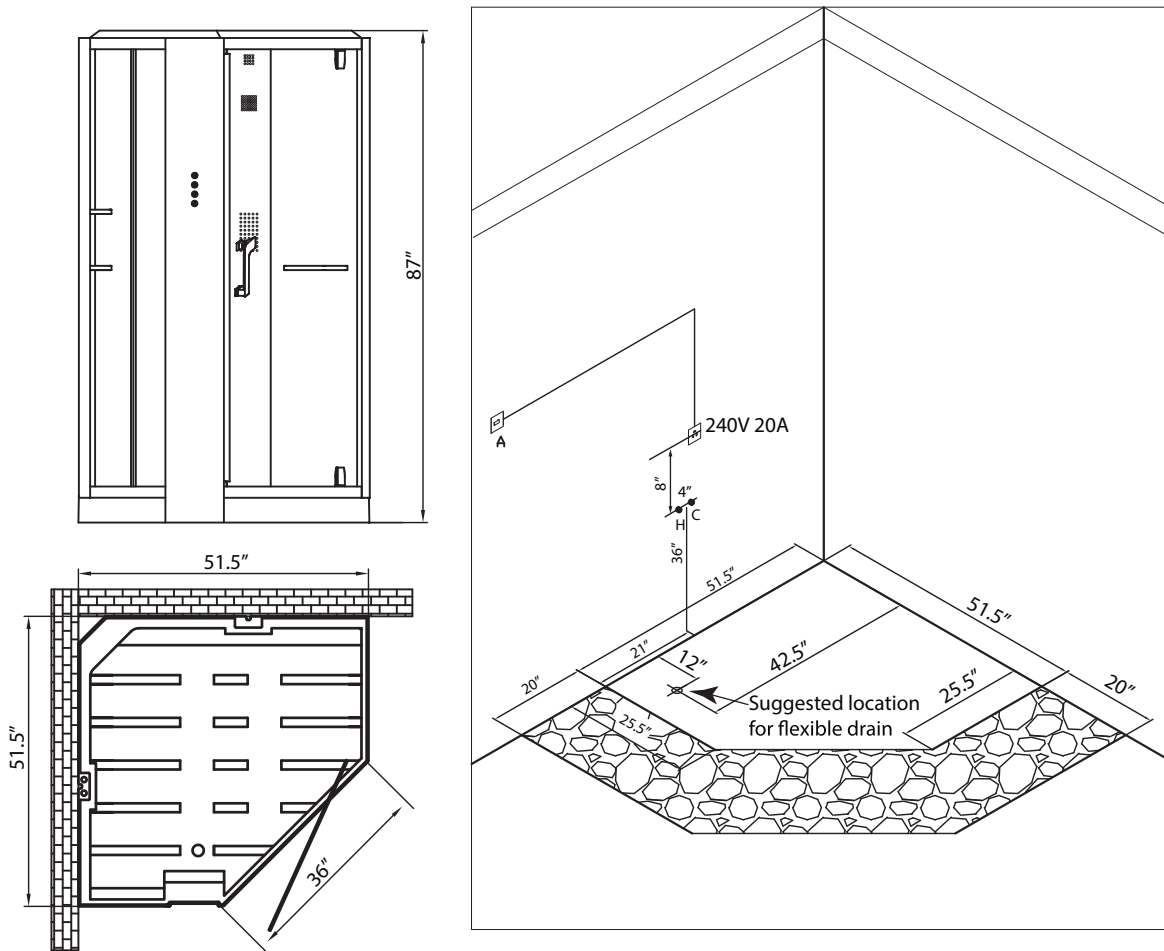

CONTEMPORARY SERIES

CONTEMPORARY SERIES SR-89106

SIZE: 51.5" X 51.5" X 87.5"

Features

Computer control	LED overhead and back lighting
Steam w/temperature display	Dual control panels
Overhead rain shower	FM Radio/Bluetooth Audio
Hand-held shower	Vent fan / Alarm
Dual back jets	2 Acrylic stools
Decorative floorboards	Easy access maintenance panel

Options

Available in black or white

CONTEMPORARY SERIES

SR-89106

240v 20A GFCI Breaker
 1/2" MIP for hot and cold water lines
 1 1/2" Drain

Water Line Connection

Pex Pipe → *1/2" PEX x 1/2" MPT Adapter
 Washing machine box → *3/4" Hose x 1/2" MPT Adapter
 *(Connections not supplied)

OR

Electrical Connection

This steam shower requires one dedicated 240v 20A GFCI circuit, using #12/2 wire. The shower should be hardwired into this circuit using a 4"x4" junction box installed at the approximate location shown.

Flexible Drain Hose Connection