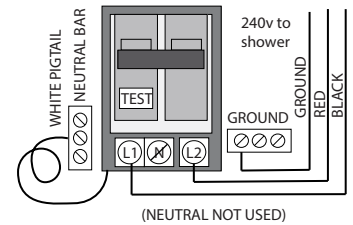

RAIN SERIES

RAIN SERIES DZ903F15

SIZE: 59" X 35" X 87"

Features

Computer control	Overhead LED chromotherapy lighting
Steam w/temperature display	Aromatherapy port
Overhead rainshower	FM radio
Hand held showers	Vent fan and alarm
Back jets	Fold down seats

Options

Available in black or white

RAIN SERIES

DZ903F15

240v 20A GFCI Breaker
 1/2" MIP for hot and cold water lines
 1 1/2" Drain

Water Line Connection

- Pex Pipe → *1/2" PEX x 1/2" MPT Adapter
*(Connections not supplied)
- Washing machine box → *3/4" Hose x 1/2" MPT Adapter

OR

Electrical Connection

This steam shower requires one dedicated 240v 20A GFCI circuit, using #12/2 wire. The shower should be hardwired into this circuit using a 4"x4" junction box installed at the approximate location shown.