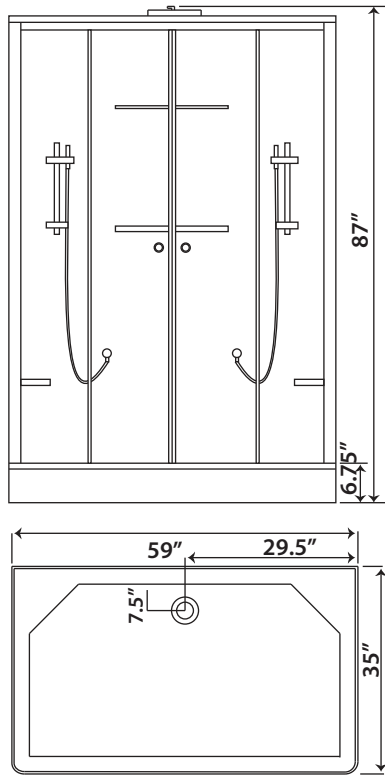

RAIN SERIES

RAIN SERIES DZ903F15

SIZE: 59" X 35" X 87"

Features

Computer control	Overhead LED chromotherapy lighting
Steam w/temperature display	Aromatherapy port
Overhead rainshower	FM radio
Hand held showers	Vent fan and alarm
Back jets	Fold down seats

Options

Available in black or white

RAIN SERIES

DZ903F15

240v 20A GFCI Breaker
 1/2" MIP for hot and cold water lines
 1 1/2" Drain

Water Line Connection

- Pex Pipe → *1/2" PEX x 1/2" MPT Adapter
*(Connections not supplied)
- Washing machine box → *3/4" Hose x 1/2" MPT Adapter

OR

Electrical Connection

This steam shower requires one dedicated 240v 20A GFCI circuit, using #12/2 wire. The shower should be hardwired into this circuit using a 4"x4" junction box installed at the approximate location shown.