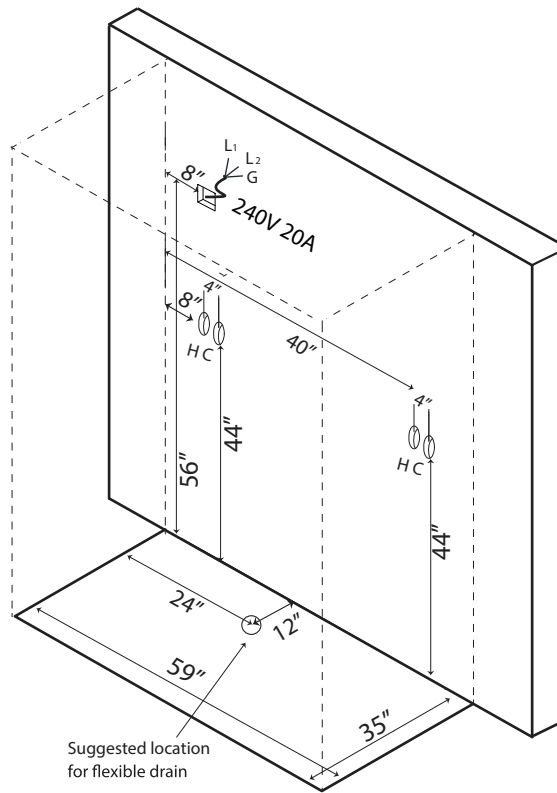

RAIN SERIES

RAIN SERIES DZ903F15

SIZE: 59" X 35" X 87"

Features

Computer control	Overhead LED chromotherapy lighting
Steam w/temperature display	Aromatherapy port
Overhead rainshower	FM radio
Hand held showers	Vent fan and alarm
Back jets	Fold down seats

Options

Available in black or white

RAIN SERIES

DZ903F15

240v 20A GFCI Breaker
 1/2" MIP for hot and cold water lines
 1 1/2" Drain

Water Line Connection

- Pex Pipe → *1/2" PEX x 1/2" MPT Adapter
*(Connections not supplied)
- Washing machine box → *3/4" Hose x 1/2" MPT Adapter

OR

Electrical Connection

This steam shower requires one dedicated 240v 20A GFCI circuit, using #12/2 wire. The shower should be hardwired into this circuit using a 4"x4" junction box installed at the approximate location shown.

Flexible Drain Hose Connection