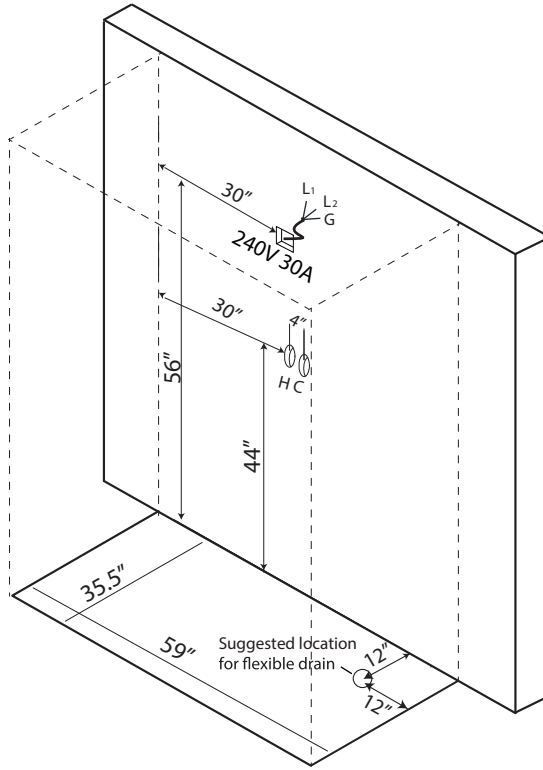

RAIN SERIES

RAIN SERIES DZ956F8

SIZE: 59"X 35.5" X 88"

Features

Computer control	Overhead LED chromotherapy lighting
Steam w/temperature display	Aromatherapy port
Overhead rainshower	FM radio and Bluetooth audio
Hand-held shower	Vent fan and alarm
Back jets	Steam generator cleaning function
Wooden stools	Decorative floorboards

Options

Available in black or white

RAIN SERIES

DZ956F8

240v 30A GFCI Breaker
 1/2" MIP for hot and cold water lines
 1 1/2" Drain

Water Line Connection

Pex Pipe → *1/2" PEX x 1/2" MPT Adapter
 *Connections not supplied

Washing machine box → *3/4" Hose x 1/2" MPT Adapter

OR

Electrical Connection

This steam shower requires one dedicated 240v 30A GFCI circuit, using #10/2 wire. The shower should be hardwired into this circuit using a 4"x4" junction box installed at the approximate location shown.