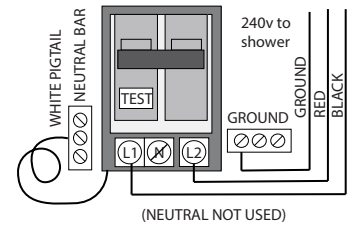

RAIN SERIES

RAIN SERIES DZ956F8

SIZE: 59"X 35.5" X 88"

Features

Computer control	Overhead LED chromotherapy lighting
Steam w/temperature display	Aromatherapy port
Overhead rainshower	FM radio and Bluetooth audio
Hand-held shower	Vent fan and alarm
Back jets	Steam generator cleaning function
Wooden stools	Decorative floorboards

Washing machine box → *3/4" Hose x 1/2" MPT Adapter

OR

Electrical Connection

This steam shower requires one dedicated 240v 30A GFCI circuit, using #10/2 wire. The shower should be hardwired into this circuit using a 4"x4" junction box installed at the approximate location shown.

Flexible Drain Hose Connection