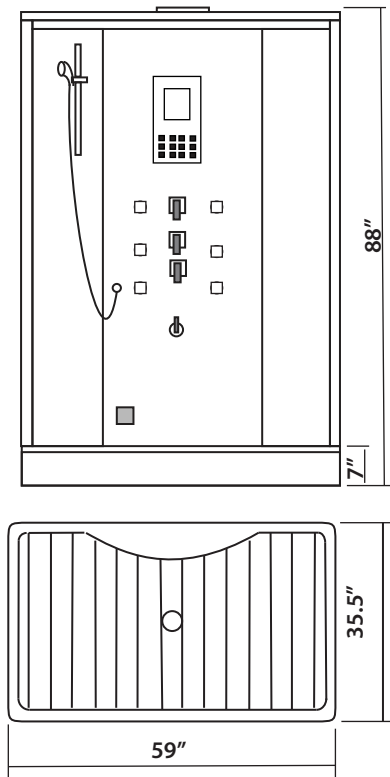

RAIN SERIES

RAIN SERIES DZ956F8

SIZE: 59"X 35.5" X 88"

Features

Computer control	Overhead LED chromotherapy lighting
Steam w/temperature display	Aromatherapy port
Overhead rainshower	FM radio and Bluetooth audio
Hand-held shower	Vent fan and alarm
Back jets	Steam generator cleaning function
Wooden stools	Decorative floorboards

Options

Available in black or white

RAIN SERIES

DZ956F8

240v 30A GFCI Breaker
 1/2" MIP for hot and cold water lines
 1 1/2" Drain

Water Line Connection

Pex Pipe → *1/2" PEX x 1/2" MPT Adapter
 *Connections not supplied

Washing machine box → *3/4" Hose x 1/2" MPT Adapter

OR

Electrical Connection

This steam shower requires one dedicated 240v 30A GFCI circuit, using #10/2 wire. The shower should be hardwired into this circuit using a 4"x4" junction box installed at the approximate location shown.

Flexible Drain Hose Connection