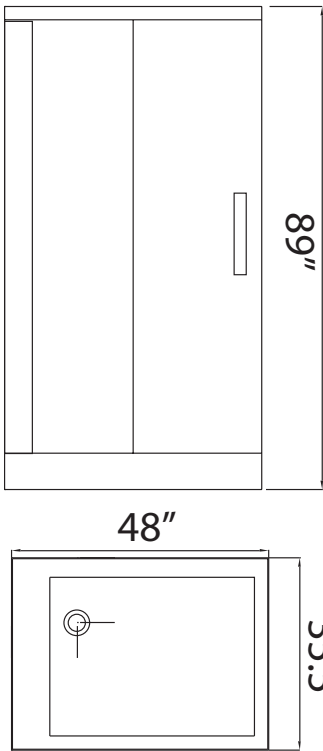

RAIN SERIES

RAIN SERIES DZ959F8 L

SIZE: 48" X 35.5" X 89"

Features

Computer control	Overhead LED chromotherapy lighting
Steam w/temperature display	Aromatherapy port
Overhead rain shower	FM radio and Bluetooth audio
Hand-held shower	Vent fan and alarm
Back jets	Steam generator cleaning function
Wood/chrome stool	Decorative floorboards

Options

Available in left or right hand models	Available in black or white models
--	------------------------------------

RAIN SERIES

DZ959F8 L

240v 30A GFCI Breaker
 1/2" MIP for hot and cold water lines
 1 1/2" Drain

Water Line Connection

- Pex Pipe → *1/2" PEX x 1/2" MPT Adaptor
 *(Connections not supplied)
- Washing machine box → *3/4" Hose x 1/2" MPT Adaptor

OR

Electrical Connection

This steam shower requires one dedicated 240v 30A GFCI circuit, using #10/2 wire. The shower should be hardwired into this circuit using a 4"x4" junction box installed at the approximate location shown.