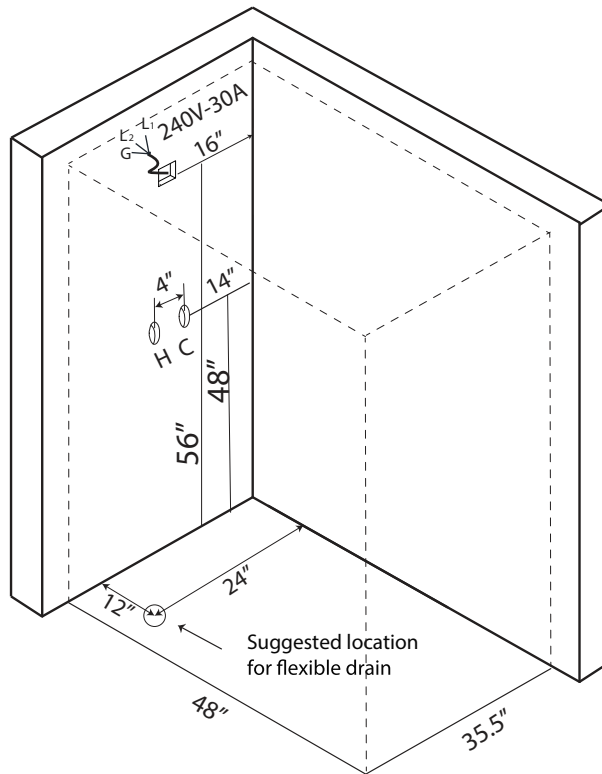

RAIN SERIES

RAIN SERIES DZ959F8 L

SIZE: 48" X 35.5" X 89"

Features

Computer control	Overhead LED chromotherapy lighting
Steam w/temperature display	Aromatherapy port
Overhead rain shower	FM radio and Bluetooth audio
Hand-held shower	Vent fan and alarm
Back jets	Steam generator cleaning function
Wood/chrome stool	Decorative floorboards

Options

Available in left or right hand models	Available in black or white models
--	------------------------------------

RAIN SERIES

DZ959F8 L

240v 30A GFCI Breaker
 1/2" MIP for hot and cold water lines
 1 1/2" Drain

Water Line Connection

- Pex Pipe → *1/2" PEX x 1/2" MPT Adaptor
 *(Connections not supplied)
- Washing machine box → *3/4" Hose x 1/2" MPT Adaptor

OR

Electrical Connection

This steam shower requires one dedicated 240v 30A GFCI circuit, using #10/2 wire. The shower should be hardwired into this circuit using a 4"x4" junction box installed at the approximate location shown.