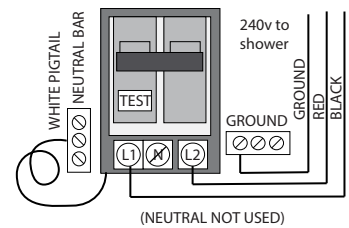

RAIN SERIES

RAIN SERIES DZ959F8 L

SIZE: 48" X 35.5" X 89"

Features

Computer control	Overhead LED chromotherapy lighting
Steam w/temperature display	Aromatherapy port
Overhead rain shower	FM radio and Bluetooth audio
Hand-held shower	Vent fan and alarm
Back jets	Steam generator cleaning function
Wood/chrome stool	Decorative floorboards

Water Line Connection

- Pex Pipe → *1/2" PEX x 1/2" MPT Adaptor
 *(Connections not supplied)
- Washing machine box → *3/4" Hose x 1/2" MPT Adaptor

OR

Electrical Connection

This steam shower requires one dedicated 240v 30A GFCI circuit, using #10/2 wire. The shower should be hardwired into this circuit using a 4"x4" junction box installed at the approximate location shown.

Flexible Drain Hose Connection