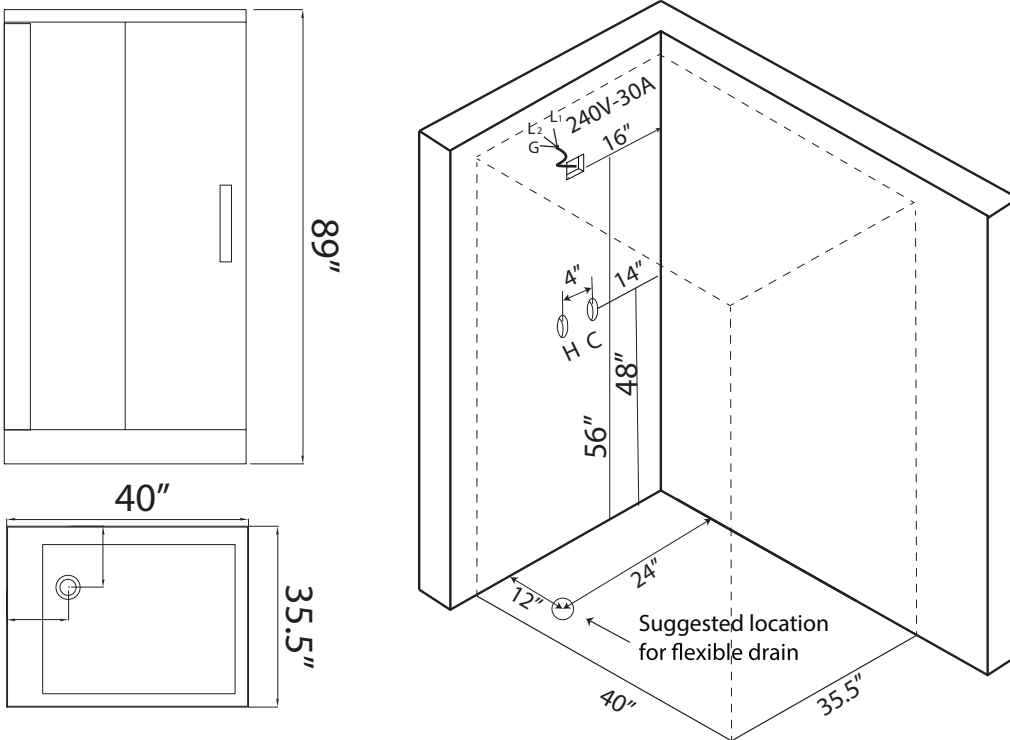

RAIN SERIES