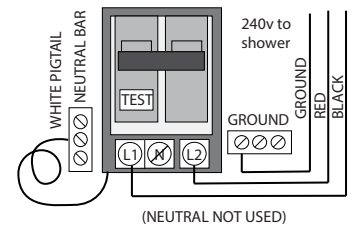

### Water Line Connection

- Pex Pipe → \*1/2" PEX x 1/2" MPT Adaptor  
 \*(Connections not supplied)
- Washing machine box → \*3/4" Hose x 1/2" MPT Adaptor

OR

### Electrical Connection

This steam shower requires one dedicated 240v 30A GFCI circuit, using #10/2 wire. The shower should be hardwired into this circuit using a 4"x4" junction box installed at the approximate location shown.