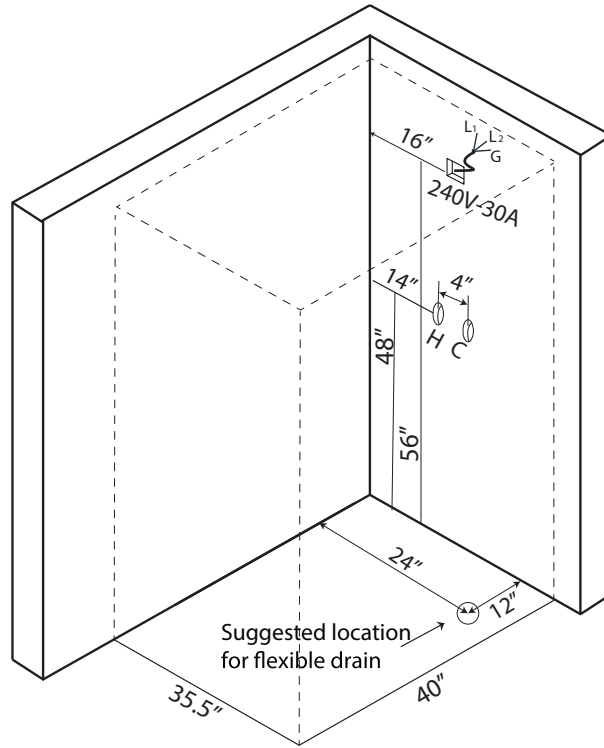

RAIN SERIES

RAIN SERIES DZ960F8 R

SIZE: 40" X 35.5" X 89"

Features

Computer control	Overhead LED chromotherapy lighting
Steam w/temperature display	Aromatherapy port
Overhead rain shower	FM radio and Bluetooth audio
Hand-held shower	Vent fan and alarm
Back jets	Steam generator cleaning function
Wood/chrome stool	Decorative floorboards

Options

Available in left or right hand models	Available in black or white
--	-----------------------------

Products may not be exactly as shown. See store for details.

RAIN SERIES

DZ960F8 R

240v 30A GFCI Breaker
 1/2" MIP for hot and cold water lines
 1 1/2" Drain

Water Line Connection

- Pex Pipe → *1/2" PEX x 1/2" MPT Adapter
*(Connections not supplied)
- Washing machine box → *3/4" Hose x 1/2" MPT Adapter

OR

Electrical Connection

This steam shower requires one dedicated 240v 30A GFCI circuit, using #10/2 wire. The shower should be hardwired into this circuit using a 4"x4" junction box installed at the approximate location shown.