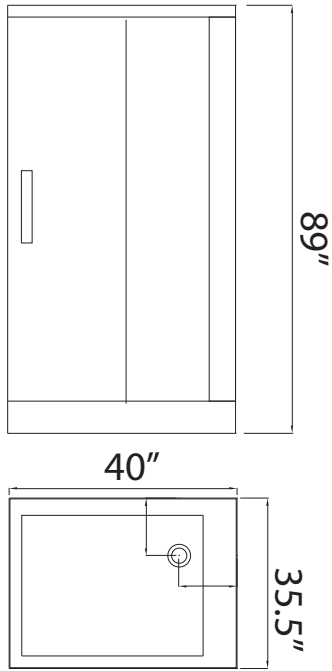

RAIN SERIES

RAIN SERIES DZ960F8 R

SIZE: 40" X 35.5" X 89"

Features

Computer control	Overhead LED chromotherapy lighting
Steam w/temperature display	Aromatherapy port
Overhead rain shower	FM radio and Bluetooth audio
Hand-held shower	Vent fan and alarm
Back jets	Steam generator cleaning function
Wood/chrome stool	Decorative floorboards

Options

Available in left or right hand models	Available in black or white
--	-----------------------------

Products may not be exactly as shown. See store for details.

RAIN SERIES

DZ960F8 R

240v 30A GFCI Breaker
 1/2" MIP for hot and cold water lines
 1 1/2" Drain

Water Line Connection

- Pex Pipe → *1/2" PEX x 1/2" MPT Adapter
*(Connections not supplied)
- Washing machine box → *3/4" Hose x 1/2" MPT Adapter

OR

Electrical Connection

This steam shower requires one dedicated 240v 30A GFCI circuit, using #10/2 wire. The shower should be hardwired into this circuit using a 4"x4" junction box installed at the approximate location shown.