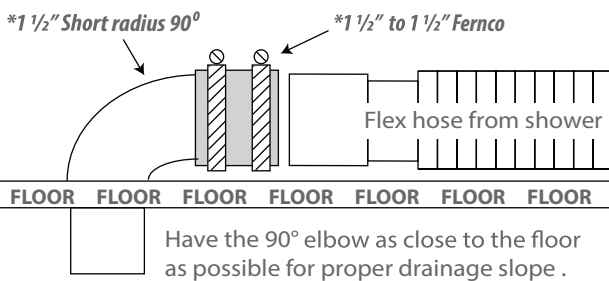

Flexible Drain Hose Connection