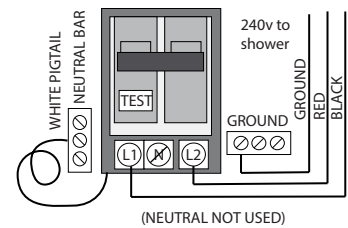

RAIN SERIES

RAIN SERIES DZ960F8 R

SIZE: 40" X 35.5" X 89"

Features

Computer control	Overhead LED chromotherapy lighting
Steam w/temperature display	Aromatherapy port
Overhead rain shower	FM radio and Bluetooth audio
Hand-held shower	Vent fan and alarm
Back jets	Steam generator cleaning function
Wood/chrome stool	Decorative floorboards

Water Line Connection

- Pex Pipe → *1/2" PEX x 1/2" MPT Adapter
*(Connections not supplied)
- Washing machine box → *3/4" Hose x 1/2" MPT Adapter

OR

Electrical Connection

This steam shower requires one dedicated 240v 30A GFCI circuit, using #10/2 wire. The shower should be hardwired into this circuit using a 4"x4" junction box installed at the approximate location shown.

Flexible Drain Hose Connection

OR