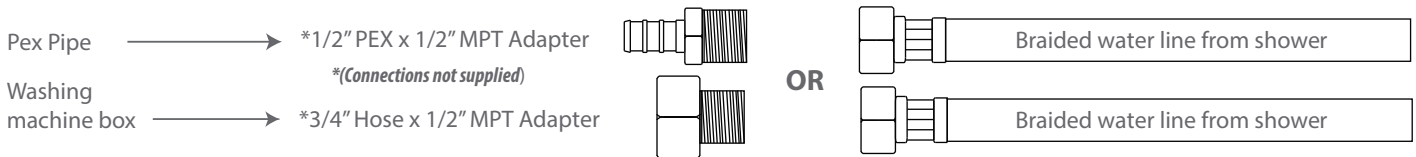

Water Line Connection