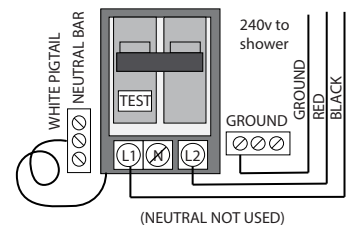

Electrical Connection

This steam shower requires one dedicated 240v 30A GFCI circuit, using #10/2 wire. The shower should be hardwired into this circuit using a 4"x4" junction box installed at the approximate location shown.