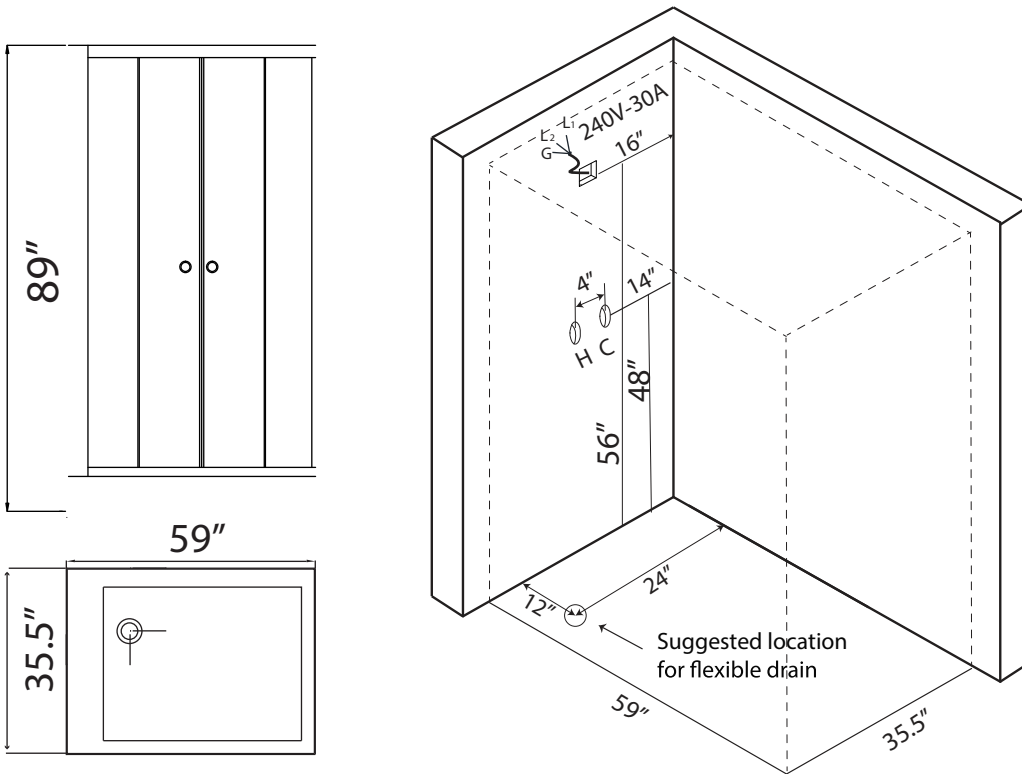

RAIN SERIES