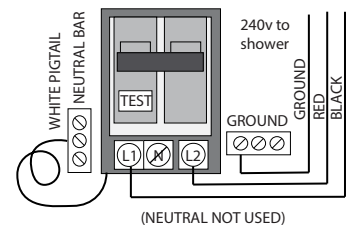

RAIN SERIES

RAIN SERIES DZ963F8

SIZE: 39.5" X 39.5" X 89"

Features

Computer control	Overhead LED chromotherapy lighting
Steam w/temperature display	Aromatherapy port
Overhead rain shower	FM radio and Bluetooth audio
Hand-held shower	Vent fan and alarm
Back jets	Steam generator cleaning function
Wood/chrome stool	Decorative floorboards

Options

Available in black or white

RAIN SERIES

DZ963F8

240v 30A GFCI Breaker
 1/2" MIP for hot and cold water lines
 1 1/2" Drain

(Power and water rough-ins may be relocated on opposite walls)

Water Line Connection

- Pex Pipe → *1/2" PEX x 1/2" MPT Adapter
- Washing machine box → *3/4" Hose x 1/2" MPT Adapter

**(Connections not supplied)*

OR

Electrical Connection

This steam shower requires one dedicated 240v 30A GFCI circuit, using #10/2 wire. The shower should be hardwired into this circuit using a 4"x4" junction box installed at the approximate location shown.

Flexible Drain Hose Connection