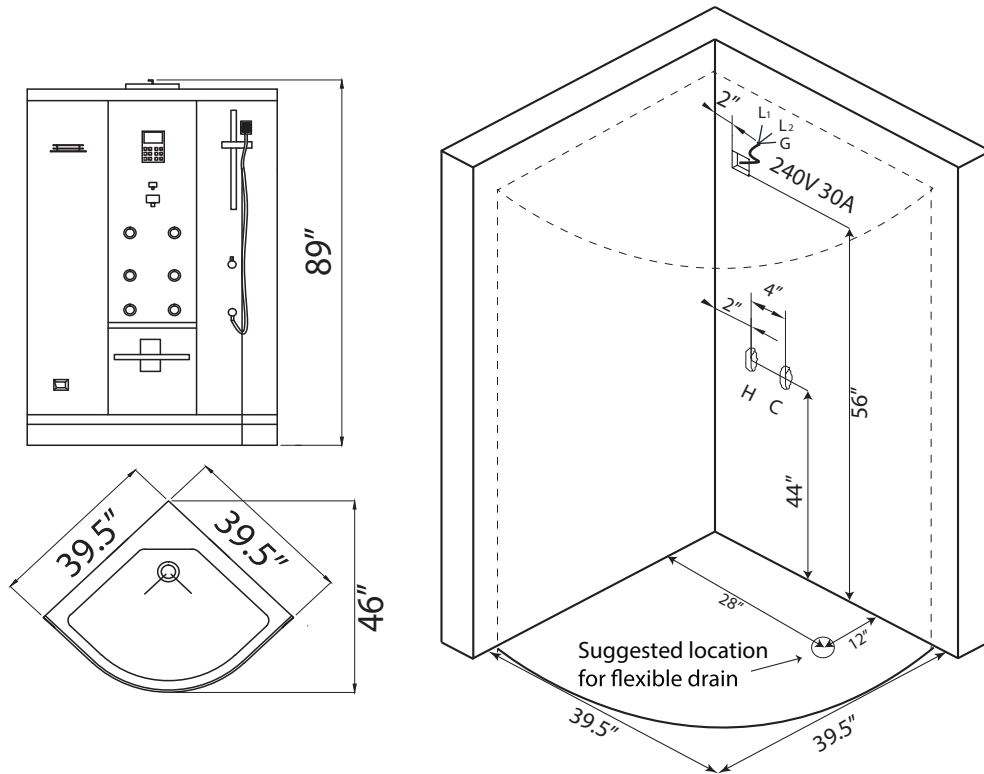

RAIN SERIES

RAIN SERIES DZ963F8

SIZE: 39.5" X 39.5" X 89"

Features

Computer control	Overhead LED chromotherapy lighting
Steam w/temperature display	Aromatherapy port
Overhead rain shower	FM radio and Bluetooth audio
Hand-held shower	Vent fan and alarm
Back jets	Steam generator cleaning function
Wood/chrome stool	Decorative floorboards

Options

Available in black or white

RAIN SERIES

DZ963F8

240v 30A GFCI Breaker
 1/2" MIP for hot and cold water lines
 1 1/2" Drain

(Power and water rough-ins may be relocated on opposite walls)

Water Line Connection

- Pex Pipe → *1/2" PEX x 1/2" MPT Adapter
- Washing machine box → *3/4" Hose x 1/2" MPT Adapter

**(Connections not supplied)*

OR

Electrical Connection

This steam shower requires one dedicated 240v 30A GFCI circuit, using #10/2 wire. The shower should be hardwired into this circuit using a 4"x4" junction box installed at the approximate location shown.

Flexible Drain Hose Connection