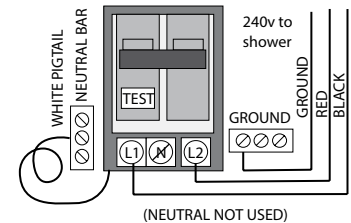

Electrical Connection

This steam shower requires one dedicated 240v 20A GFCI circuit, using #12/2 wire. The shower should be hardwired into this circuit using a 4"x4" junction box installed at the approximate location shown.