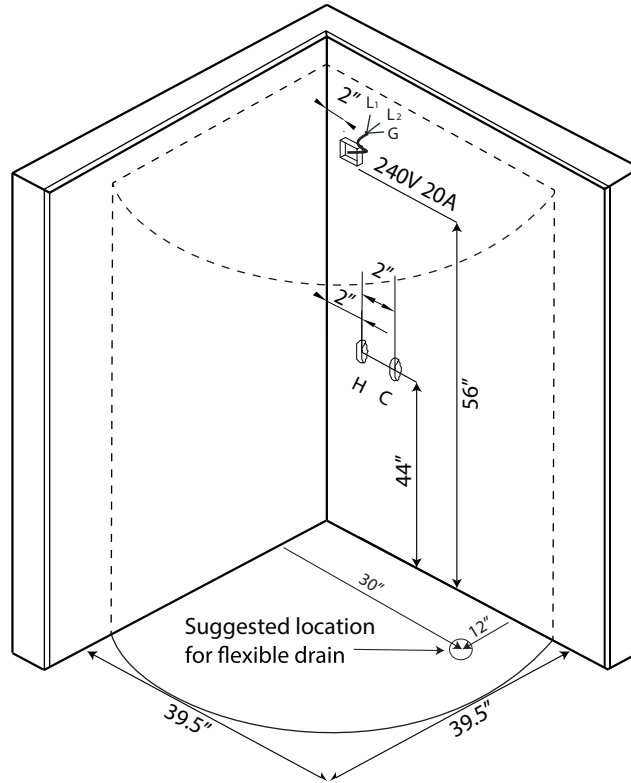

LEGEND SERIES