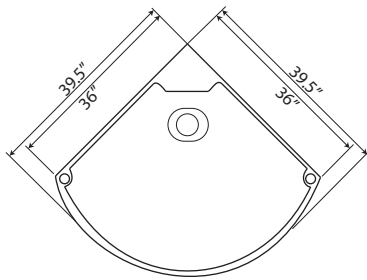

LEGEND SERIES