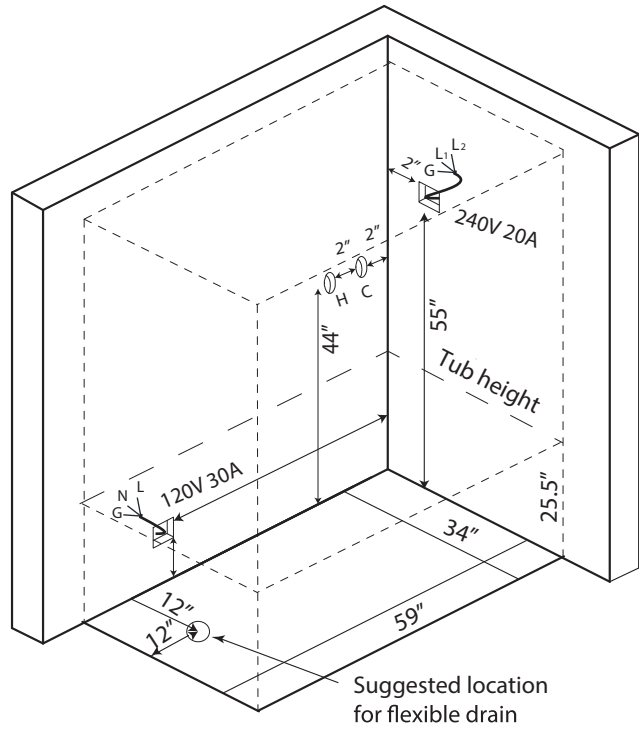

LEGEND SERIES

LEGEND SERIES BU611R

SIZE: 59" X 34" X 87.5"

Features

Computer control	Overhead LED lighting
Steam w/temperature display	LED chromatherapy lighting
Overhead rain shower	Aromatherapy port
Hand-held shower	FM and Bluetooth audio
Back jets/side jets	Vent fan and alarm
Built-in seating	Steam generator cleaning function
Head rest	Water pump protection feature
Hydromassage jets	Air jets
Constant heat function	Pipe rinse system
Colored LED tub lighting	Pipe drain system

Option

Available in left or right hand models

Products may not be exactly as shown. See store for details.

LEGEND SERIES

BU611R

240v 20A GFCI breaker for shower
 120v 30A GFCI breaker for tub
 1/2" MIP for hot and cold water lines
 1 1/2" Drain

(240v power and water rough-ins may be relocated on opposite walls)

Water Line Connection

Electrical Connection

This steam shower requires two dedicated circuits. One 240v 20A GFCI circuit, using #12/2 wire for steam, and one 120v 30A GFCI circuit, using #10/2 wire for the massage tub. The shower should be hardwired to the panel using 4"x4" junction boxes installed at the approximate locations shown.