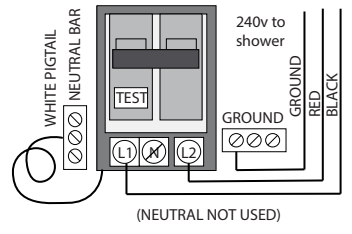

LEGEND SERIES

LEGEND SERIES BU611R

SIZE: 59" X 34" X 87.5"

Features

Computer control	Overhead LED lighting
Steam w/temperature display	LED chromatherapy lighting
Overhead rain shower	Aromatherapy port
Hand-held shower	FM and Bluetooth audio
Back jets/side jets	Vent fan and alarm
Built-in seating	Steam generator cleaning function
Head rest	Water pump protection feature
Hydromassage jets	Air jets
Constant heat function	Pipe rinse system
Colored LED tub lighting	Pipe drain system

Option

Available in left or right hand models

Products may not be exactly as shown. See store for details.

LEGEND SERIES

BU611R

240v 20A GFCI breaker for shower
 120v 30A GFCI breaker for tub
 1/2" MIP for hot and cold water lines
 1 1/2" Drain

(240v power and water rough-ins may be relocated on opposite walls)

Water Line Connection

Electrical Connection

This steam shower requires two dedicated circuits. One 240v 20A GFCI circuit, using #12/2 wire for steam, and one 120v 30A GFCI circuit, using #10/2 wire for the massage tub. The shower should be hardwired to the panel using 4"x4" junction boxes installed at the approximate locations shown.