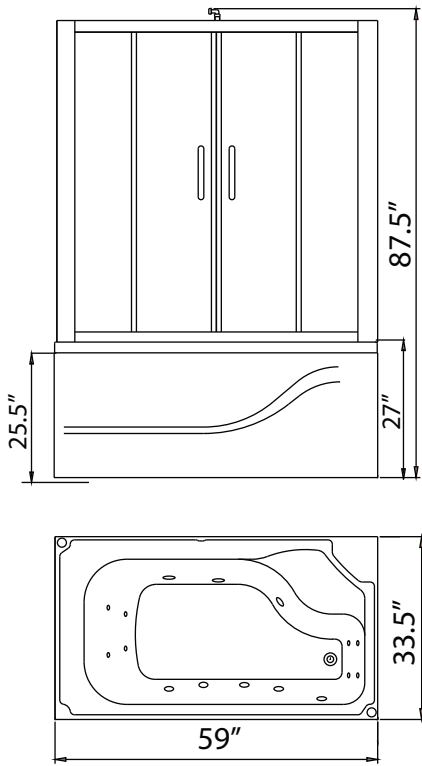

LEGEND SERIES

LEGEND SERIES BU611R

SIZE: 59" X 34" X 87.5"

Features

Computer control	Overhead LED lighting
Steam w/temperature display	LED chromatherapy lighting
Overhead rain shower	Aromatherapy port
Hand-held shower	FM and Bluetooth audio
Back jets/side jets	Vent fan and alarm
Built-in seating	Steam generator cleaning function
Head rest	Water pump protection feature
Hydromassage jets	Air jets
Constant heat function	Pipe rinse system
Colored LED tub lighting	Pipe drain system

Option

Available in left or right hand models

Products may not be exactly as shown. See store for details.

LEGEND SERIES

BU611R

240v 20A GFCI breaker for shower
 120v 30A GFCI breaker for tub
 1/2" MIP for hot and cold water lines
 1 1/2" Drain

(240v power and water rough-ins may be relocated on opposite walls)

Water Line Connection

Electrical Connection

This steam shower requires two dedicated circuits. One 240v 20A GFCI circuit, using #12/2 wire for steam, and one 120v 30A GFCI circuit, using #10/2 wire for the massage tub. The shower should be hardwired to the panel using 4"x4" junction boxes installed at the approximate locations shown.