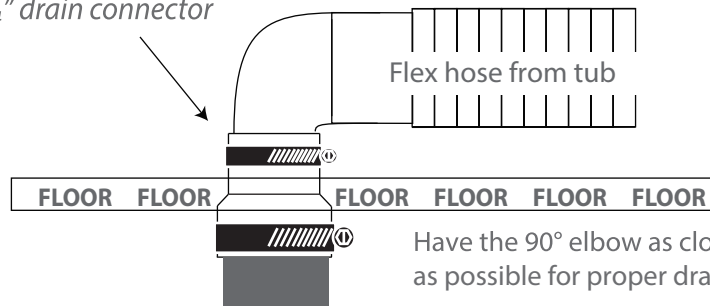

LEGEND SERIES

LEGEND SERIES BU615L

SIZE: 67" X 34" X 87.5"

Features

Computer control	Overhead LED lighting
Steam w/temperature display	LED chromatherapy lighting
Overhead rain shower	Aromatherapy port
Hand-held shower	FM and Bluetooth audio
Back jets/side jets	Vent fan and alarm
Built-in seating	Steam generator cleaning function
Head rest	Water pump protection feature
Hydromassage jets	Air jets
Constant heat function	Pipe rinse system
Colored LED tub lighting	Pipe drain system
Waterfall tub filler	
Option	Available in left or right hand models

Water Line Connection

Pex Pipe → *1/2" PEX x 1/2" MPT Adapter
Washing machine box → *3/4" Hose x 1/2" MPT Adapter

OR

Electrical Connection

This steam shower requires two dedicated circuits. One 240v 20A GFCI circuit, using #12/2 wire for steam, and one 120v 30A GFCI circuit, using #10/2 wire for the massage tub. The shower should be hardwired to the panel using 4"x4" junction boxes installed at the approximate locations shown.

Flexible Drain Hose Connection

*(Connections not supplied)

*1 1/2" x 1 1/4" drain connector

Have the 90° elbow as close to the floor as possible for proper drainage slope.