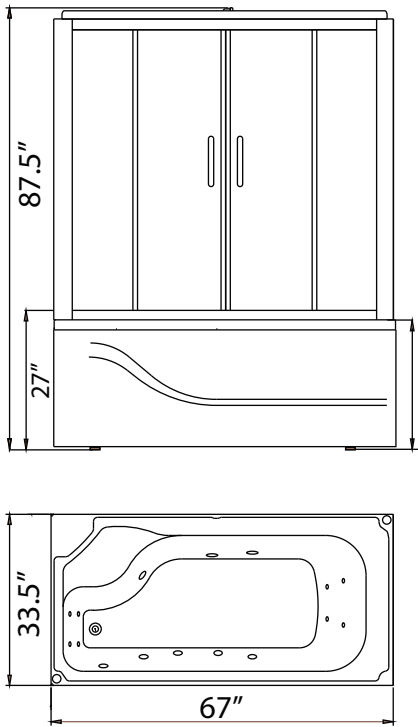

LEGEND SERIES

LEGEND SERIES BU615L

SIZE: 67" X 34" X 87.5"

Features

Computer control	Overhead LED lighting
Steam w/temperature display	LED chromatherapy lighting
Overhead rain shower	Aromatherapy port
Hand-held shower	FM and Bluetooth audio
Back jets/side jets	Vent fan and alarm
Built-in seating	Steam generator cleaning function
Head rest	Water pump protection feature
Hydromassage jets	Air jets
Constant heat function	Pipe rinse system
Colored LED tub lighting	Pipe drain system
Waterfall tub filler	
Option	Available in left or right hand models

Products may not be exactly as shown. See store for details.

LEGEND SERIES

BU615L

240v 20A GFCI breaker for shower
120v 30A GFCI breaker for tub
1/2" MIP for hot and cold water lines
1 1/2" Drain

(240v power and water rough-ins may be relocated on opposite walls)

Water Line Connection

Pex Pipe → *1/2" PEX x 1/2" MPT Adapter
Washing machine box → *3/4" Hose x 1/2" MPT Adapter

OR

Electrical Connection

This steam shower requires two dedicated circuits. One 240v 20A GFCI circuit, using #12/2 wire for steam, and one 120v 30A GFCI circuit, using #10/2 wire for the massage tub. The shower should be hardwired to the panel using 4"x4" junction boxes installed at the approximate locations shown.

Flexible Drain Hose Connection

*(Connections not supplied)

*1 1/2" x 1 1/4" drain connector

Have the 90° elbow as close to the floor as possible for proper drainage slope.