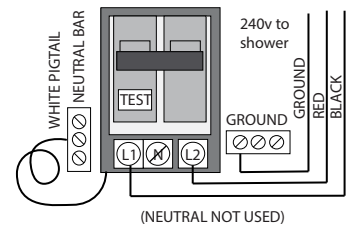

LEGEND SERIES

LEGEND SERIES BU615L

SIZE: 67" X 34" X 87.5"

Features

Computer control	Overhead LED lighting
Steam w/temperature display	LED chromatherapy lighting
Overhead rain shower	Aromatherapy port
Hand-held shower	FM and Bluetooth audio
Back jets/side jets	Vent fan and alarm
Built-in seating	Steam generator cleaning function
Head rest	Water pump protection feature
Hydromassage jets	Air jets
Constant heat function	Pipe rinse system
Colored LED tub lighting	Pipe drain system
Waterfall tub filler	
Option	Available in left or right hand models

Products may not be exactly as shown. See store for details.

LEGEND SERIES

BU615L

240v 20A GFCI breaker for shower
120v 30A GFCI breaker for tub
1/2" MIP for hot and cold water lines
1 1/2" Drain

(240v power and water rough-ins may be relocated on opposite walls)

Water Line Connection

Pex Pipe → *1/2" PEX x 1/2" MPT Adapter
Washing machine box → *3/4" Hose x 1/2" MPT Adapter

OR

Electrical Connection

This steam shower requires two dedicated circuits. One 240v 20A GFCI circuit, using #12/2 wire for steam, and one 120v 30A GFCI circuit, using #10/2 wire for the massage tub. The shower should be hardwired to the panel using 4"x4" junction boxes installed at the approximate locations shown.

Flexible Drain Hose Connection

*(Connections not supplied)

*1 1/2" x 1 1/4" drain connector

Have the 90° elbow as close to the floor as possible for proper drainage slope.