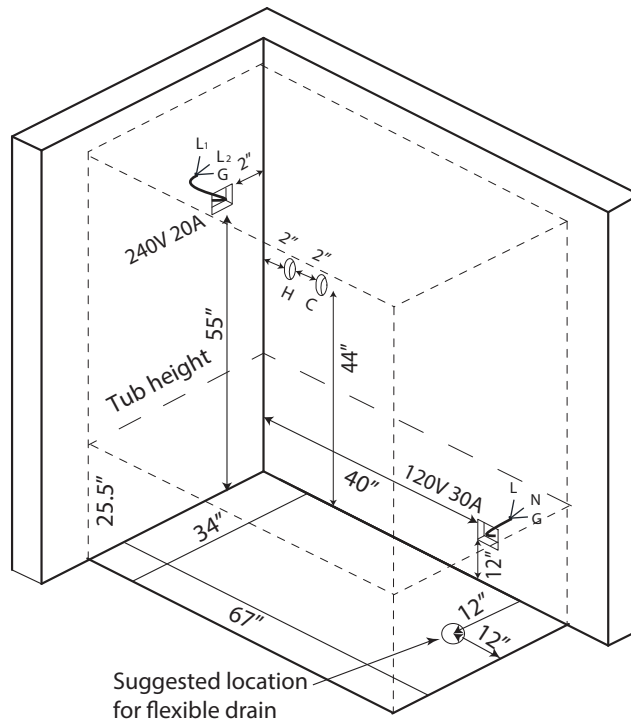

LEGEND SERIES

LEGEND SERIES BU615L

SIZE: 67" X 34" X 87.5"

Features

Computer control	Overhead LED lighting
Steam w/temperature display	LED chromatherapy lighting
Overhead rain shower	Aromatherapy port
Hand-held shower	FM and Bluetooth audio
Back jets/side jets	Vent fan and alarm
Built-in seating	Steam generator cleaning function
Head rest	Water pump protection feature
Hydromassage jets	Air jets
Constant heat function	Pipe rinse system
Colored LED tub lighting	Pipe drain system
Waterfall tub filler	
Option	Available in left or right hand models

Products may not be exactly as shown. See store for details.

LEGEND SERIES

BU615L

240v 20A GFCI breaker for shower
120v 30A GFCI breaker for tub
1/2" MIP for hot and cold water lines
1 1/2" Drain

(240v power and water rough-ins may be relocated on opposite walls)

Water Line Connection

Pex Pipe → *1/2" PEX x 1/2" MPT Adapter
Washing machine box → *3/4" Hose x 1/2" MPT Adapter

OR

Electrical Connection

This steam shower requires two dedicated circuits. One 240v 20A GFCI circuit, using #12/2 wire for steam, and one 120v 30A GFCI circuit, using #10/2 wire for the massage tub. The shower should be hardwired to the panel using 4"x4" junction boxes installed at the approximate locations shown.

Flexible Drain Hose Connection

*(Connections not supplied)

*1 1/2" x 1 1/4" drain connector

Have the 90° elbow as close to the floor as possible for proper drainage slope.