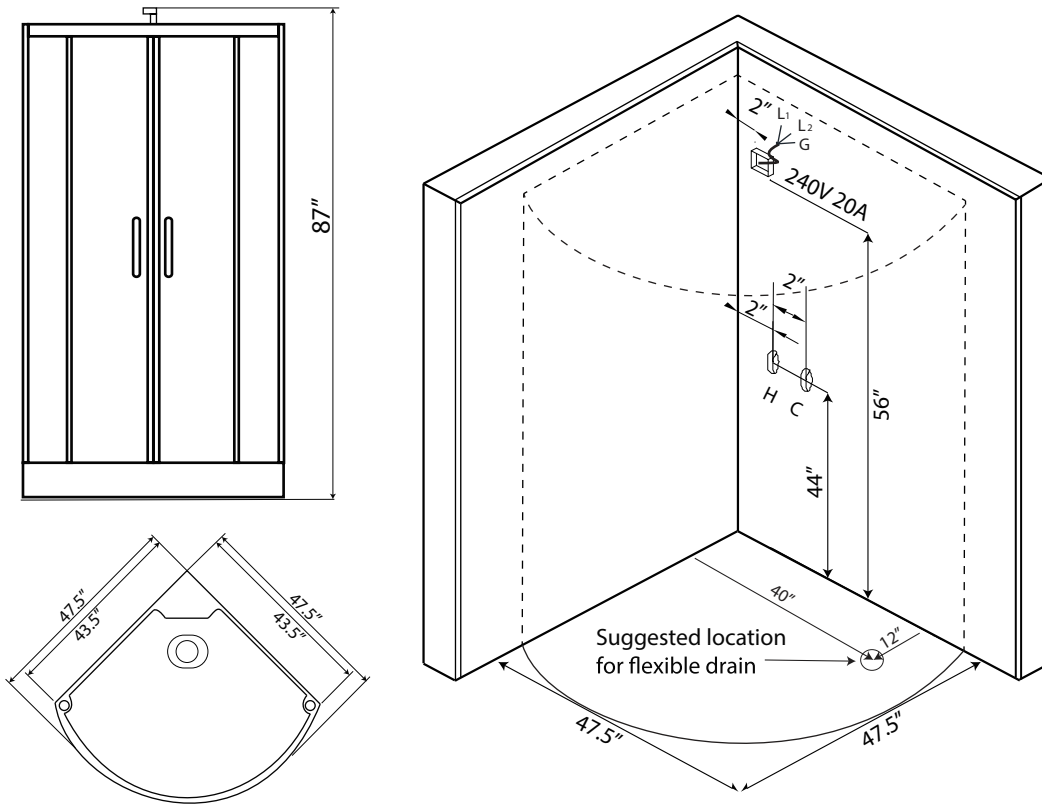

LEGEND SERIES

LEGEND SERIES BU620

SIZE: 47.5" X 47.5" X 87"

Features

Computer control	Overhead LED lighting
Steam w/temperature display	LED chromatherapy lighting
Overhead rain shower	Aromatherapy port
Hand-held shower	FM and Bluetooth audio
Back jets/side jets	Vent fan and alarm
Foldable seat	Steam generator cleaning function
Decorative floorboards	

Products may not be exactly as shown. See store for details.

LEGEND SERIES

BU620

240v 20A GFCI breaker
 1/2" MIP for hot and cold water lines
 1 1/2" Drain

(Power and water rough-ins may be relocated on opposite walls)

Water Line Connection

Pex Pipe → *1/2" PEX x 1/2" MPT Adapter
 Washing machine box → *3/4" Hose x 1/2" MPT Adapter

OR

Electrical Connection

This steam shower requires one dedicated 240v 20A GFCI circuit, using #12/2 wire. The shower should be hardwired into this circuit using a 4"x4" junction box installed at the approximate location shown.