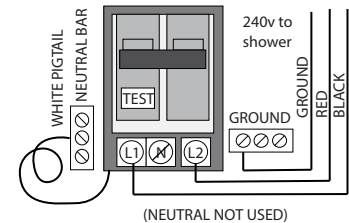

LEGEND SERIES

LEGEND SERIES BU620

SIZE: 47.5" X 47.5" X 87"

Features

Computer control	Overhead LED lighting
Steam w/temperature display	LED chromatherapy lighting
Overhead rain shower	Aromatherapy port
Hand-held shower	FM and Bluetooth audio
Back jets/side jets	Vent fan and alarm
Foldable seat	Steam generator cleaning function
Decorative floorboards	

Water Line Connection

Pex Pipe → *1/2" PEX x 1/2" MPT Adapter
 Washing machine box → *3/4" Hose x 1/2" MPT Adapter

OR

Electrical Connection

This steam shower requires one dedicated 240v 20A GFCI circuit, using #12/2 wire. The shower should be hardwired into this circuit using a 4"x4" junction box installed at the approximate location shown.

Flexible Drain Hose Connection