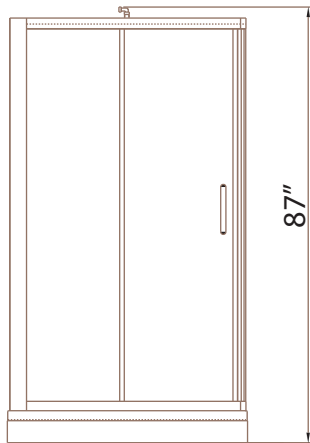

LEGEND SERIES

LEGEND SERIES BU621L

SIZE: 47.5" x 31.5" x 87"

Features

Computer control	Overhead LED lighting
Steam w/temperature display	LED chromatherapy lighting
Overhead rain shower	FM and Bluetooth audio
Hand-held shower	Vent fan and alarm
Back jets/side jets	Aromatherapy port
Foldable seat	Steam generator cleaning function
Decorative floorboards	

Options

Available in left or right hand models

Products may not be exactly as shown. See store for details.

LEGEND SERIES

BU621L

240v 20A GFCI breaker
 1/2" MIP for hot and cold water lines
 1 1/2" Drain

(Power and water rough-ins may be relocated on opposite walls)