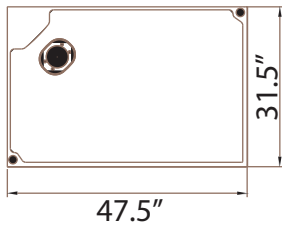

LEGEND SERIES