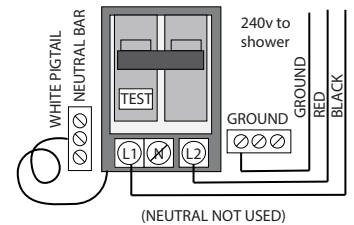

LEGEND SERIES

LEGEND SERIES BU621L

SIZE: 47.5" x 31.5" x 87"

Features

Computer control	Overhead LED lighting
Steam w/temperature display	LED chromatherapy lighting
Overhead rain shower	FM and Bluetooth audio
Hand-held shower	Vent fan and alarm
Back jets/side jets	Aromatherapy port
Foldable seat	Steam generator cleaning function
Decorative floorboards	

Options

Available in left or right hand models

Products may not be exactly as shown. See store for details.

LEGEND SERIES

BU621L

240v 20A GFCI breaker
 1/2" MIP for hot and cold water lines
 1 1/2" Drain

(Power and water rough-ins may be relocated on opposite walls)

Water Line Connection

- Pex Pipe → *1/2" PEX x 1/2" MPT Adapter
- Washing machine box → *3/4" Hose x 1/2" MPT Adapter

OR

Electrical Connection

This steam shower requires one dedicated 240v 20A GFCI circuit, using #12/2 wire. The shower should be hardwired into this circuit using a 4"x4" junction box installed at the approximate location shown.

Flexible Drain Hose Connection