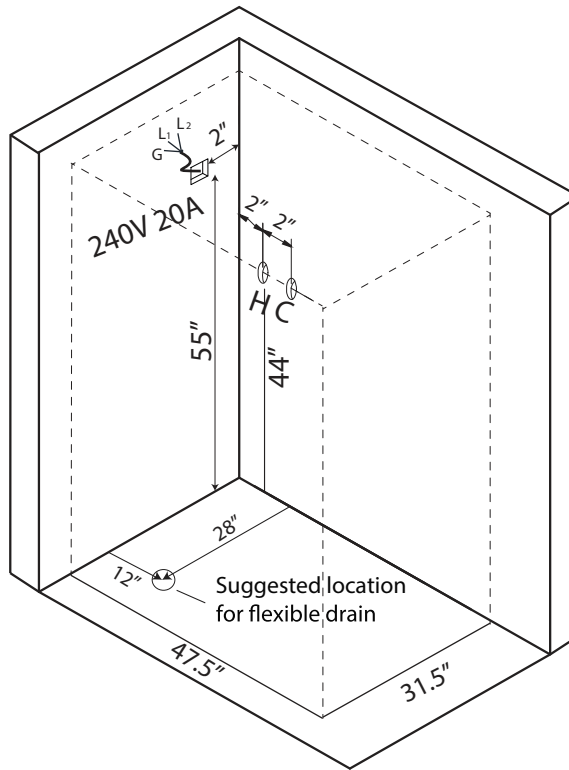

LEGEND SERIES

LEGEND SERIES BU621L

SIZE: 47.5" x 31.5" x 87"

Features

Computer control	Overhead LED lighting
Steam w/temperature display	LED chromatherapy lighting
Overhead rain shower	FM and Bluetooth audio
Hand-held shower	Vent fan and alarm
Back jets/side jets	Aromatherapy port
Foldable seat	Steam generator cleaning function
Decorative floorboards	

Options

Available in left or right hand models

Products may not be exactly as shown. See store for details.

LEGEND SERIES

BU621L

240v 20A GFCI breaker
 1/2" MIP for hot and cold water lines
 1 1/2" Drain

(Power and water rough-ins may be relocated on opposite walls)

Water Line Connection

- Pex Pipe → *1/2" PEX x 1/2" MPT Adapter
- Washing machine box → *3/4" Hose x 1/2" MPT Adapter

OR

Electrical Connection

This steam shower requires one dedicated 240v 20A GFCI circuit, using #12/2 wire. The shower should be hardwired into this circuit using a 4"x4" junction box installed at the approximate location shown.

Flexible Drain Hose Connection